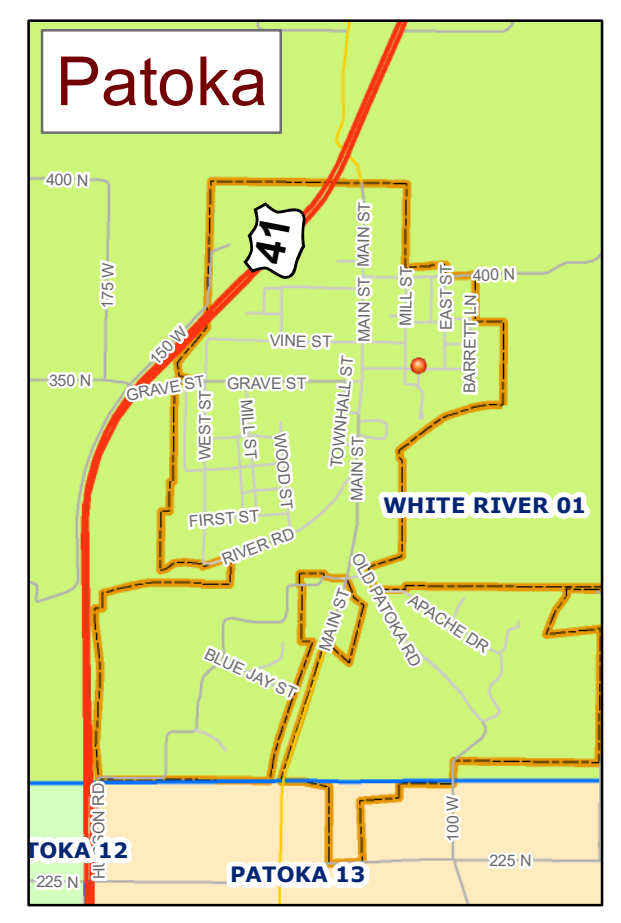

# Gibson County, Indiana Voter Precincts/Polling Places

Township	Precinct	Location	Address	City/Poll
Barton	01	Barton TWP Fire Station	5322 S Lincoln St, Somerville	
Barton	02	Mackey Church of the Nazarene	9612 E Main St, Mackey	
Center	01	Francisco Lions Club	201 S First St, Francisco	
Columbia	01, 02, 05	Oakland City Community Bldg	1096 W Morton St, Oakland City	Y
Johnson	01, 02, 03	Old School Gym	115 S West St, Haubstadt	
Montgomery	01	Owensville Town Hall	103 S Main St, Owensville	
Montgomery	02, 03	Owensville Fire Station	200 S First St, Owensville	
Patoka	01, 06	Gibson County Annex North	225 N Hart St, Princeton	Y
Patoka	02, 03	Princeton City Building	310 W State St, Princeton	Y
Patoka	07, 08, 11	Toyota Events Center	705 N Embree St, Princeton	Y
Patoka	12	Patoka Township Fire Station	401 S White Church Rd, Princeton	
Patoka	4, 5, 9, 14	4-H Building	1015 N Embree St, Princeton	Y
Union	01, 02	Community Center	112 N Railroad St, Fort Branch	
Union	03, 04	Union TWP Fire Dept	204 W Vine St, Fort Branch	
Wabash	01	Owensville Fire Station	200 S First St, Owensville	
Washington	01	M Olympus Community Center	6311 N State Rd 65, M Olympus	
White River	01	Patoka United Methodist Family Life Center	203 E Spring St, Patoka	
White River	02	Hazleton Community Bldg	113 W Second St, Hazleton	