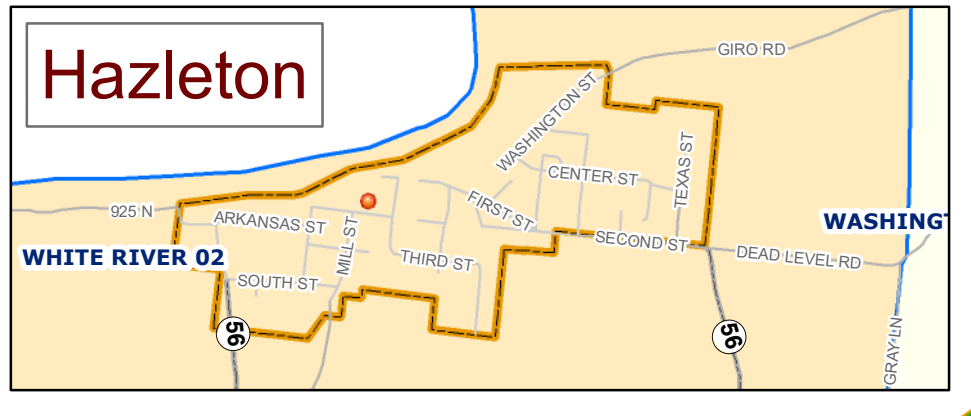

# Gibson County, Indiana Voter Precincts/Polling Places

Township	Precinct	Location	Address	City/Poll
Barton	01	Barton TWP Fire Station	5322 S Lincoln St, Somerville	
Barton	02	Mackey Church of the Nazarene	9612 E Main St, Mackey	
Center	01	Francisco Lions Club	201 S First St, Francisco	
Columbia	01, 02, 05	Oakland City Community Bldg	1096 W Morton St, Oakland City	Y
Johnson	01, 02, 03	Old School Gym	115 S West St, Haubstadt	
Montgomery	01	Owensville Town Hall	103 S Main St, Owensville	
Montgomery	02, 03	Owensville Fire Station	200 S First St, Owensville	
Patoka	01, 06	Gibson County Annex North	225 N Hart St, Princeton	Y
Patoka	02, 03	Princeton City Building	310 W State St, Princeton	Y
Patoka	07, 08, 11	Toyota Events Center	705 N Embree St, Princeton	Y
Patoka	12	Patoka Township Fire Station	401 S White Church Rd, Princeton	
Patoka	4, 5, 9, 14	4-H Building	1015 N Embree St, Princeton	Y
Union	01, 02	Community Center	112 N Railroad St, Fort Branch	
Union	03, 04	Union TWP Fire Dept	204 W Vine St, Fort Branch	
Wabash	01	Owensville Fire Station	200 S First St, Owensville	
Washington	01	M Olympus Community Center	6311 N State Rd 65, M Olympus	
White River	01	Patoka United Methodist Family Life Center	203 E Spring St, Patoka	
White River	02	Hazleton Community Bldg	113 W Second St, Hazleton	