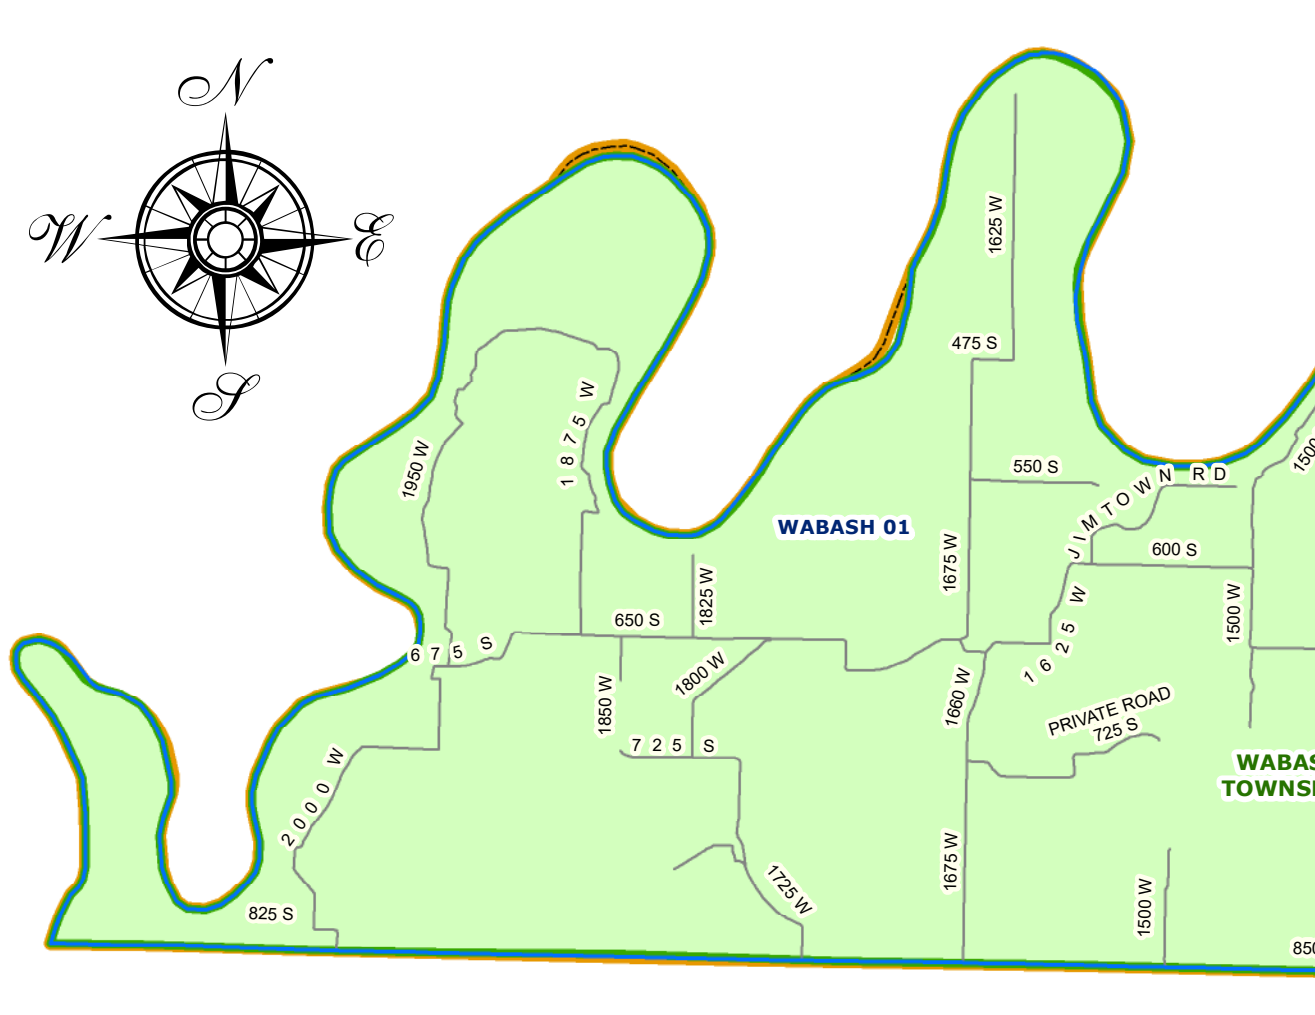

# Gibson County, Indiana Voter Precincts/Polling Places

Township	Precinct	Location	Address	City/Poll
Barton	01	Barton TWP Fire Station	5322 S Lincoln St, Somerville	
Barton	02	Mackey Church of the Nazarene	9612 E Main St, Mackey	
Center	01	Francisco Lions Club	201 S First St, Francisco	
Columbia	01, 02, 05	Oakland City Community Bldg	1096 W Morton St, Oakland City	Y
Johnson	01, 02, 03	Old School Gym	115 S West St, Haubstadt	
Montgomery	01	Owensville Town Hall	103 S Main St, Owensville	
Montgomery	02, 03	Owensville Fire Station	200 S First St, Owensville	
Patoka	01, 06	Gibson County Annex North	225 N Hart St, Princeton	Y
Patoka	02, 03	Princeton City Building	310 W State St, Princeton	Y
Patoka	07, 08, 11	Toyota Events Center	705 N Embree St, Princeton	Y
Patoka	12	Patoka Township Fire Station	401 S White Church Rd, Princeton	
Patoka	4, 5, 9, 14	4-H Building	1015 N Embree St, Princeton	Y
Union	01, 02	Community Center	112 N Railroad St, Fort Branch	
Union	03, 04	Union TWP Fire Dept	204 W Vine St, Fort Branch	
Wabash	01	Owensville Fire Station	200 S First St, Owensville	
Washington	01	M Olympus Community Center	6311 N State Rd 65, M Olympus	
White River	01	Patoka United Methodist Family Life Center	203 E Spring St, Patoka	
White River	02	Hazleton Community Bldg	113 W Second St, Hazleton	