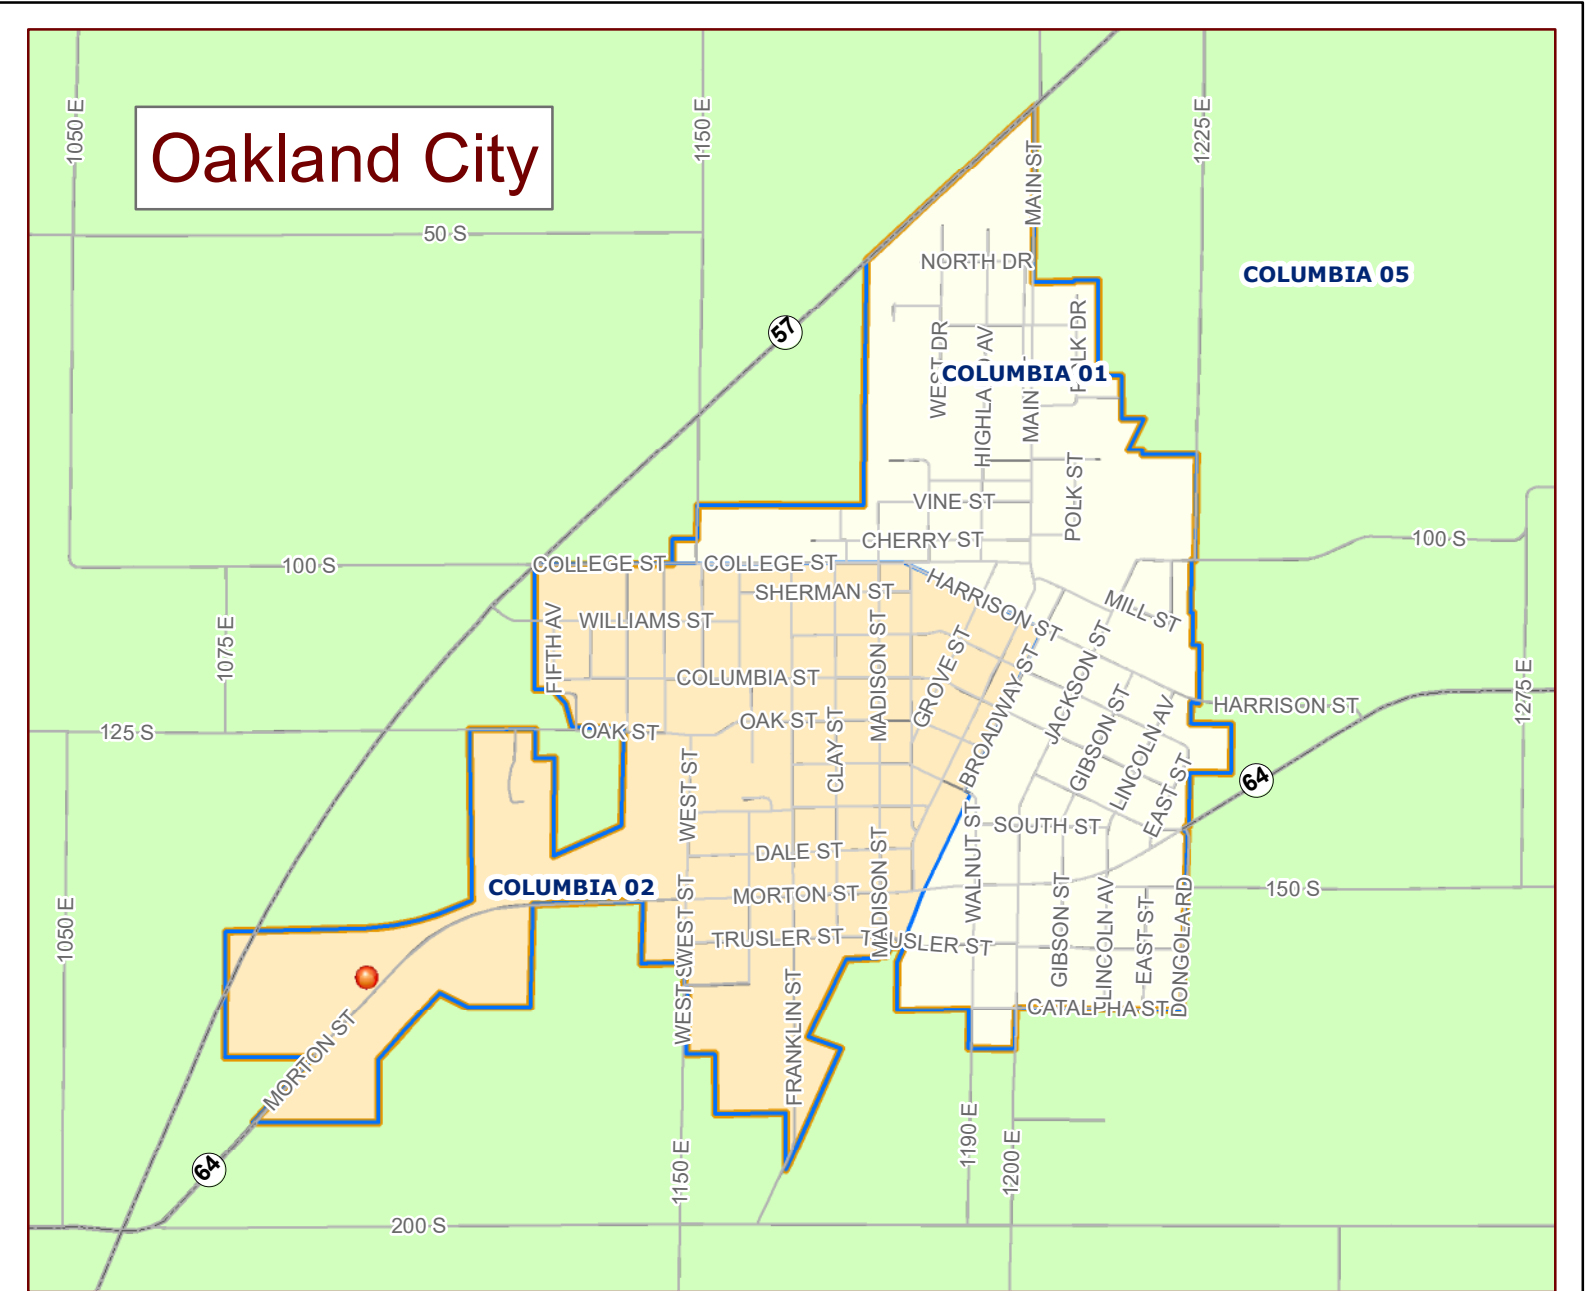

# Gibson County, Indiana Voter Precincts/Polling Places

Township	Precinct	Location	Address	City/Poll
Barton	01	Barton TWP Fire Station	5322 S Lincoln St, Somerville	
Barton	02	Mackey Church of the Nazarene	9612 E Main St, Mackey	
Center	01	Francisco Lions Club	201 S First St, Francisco	
Columbia	01, 02, 05	Oakland City Community Bldg	1096 W Morton St, Oakland City	Y
Johnson	01, 02, 03	Old School Gym	115 S West St, Haubstadt	
Montgomery	01	Owensville Town Hall	103 S Main St, Owensville	
Montgomery	02, 03	Owensville Fire Station	200 S First St, Owensville	
Patoka	01, 06	Gibson County Annex North	225 N Hart St, Princeton	Y
Patoka	02, 03	Princeton City Building	310 W State St, Princeton	Y
Patoka	07, 08, 11	Toyota Events Center	705 N Embree St, Princeton	Y
Patoka	12	Patoka Township Fire Station	401 S White Church Rd, Princeton	
Patoka	4, 5, 9, 14	4-H Building	1015 N Embree St, Princeton	Y
Union	01, 02	Community Center	112 N Railroad St, Fort Branch	
Union	03, 04	Union TWP Fire Dept	204 W Vine St, Fort Branch	
Wabash	01	Owensville Fire Station	200 S First St, Owensville	
Washington	01	M Olympus Community Center	6311 N State Rd 65, M Olympus	
White River	01	Patoka United Methodist Family Life Center	203 E Spring St, Patoka	
White River	02	Hazleton Community Bldg	113 W Second St, Hazleton	