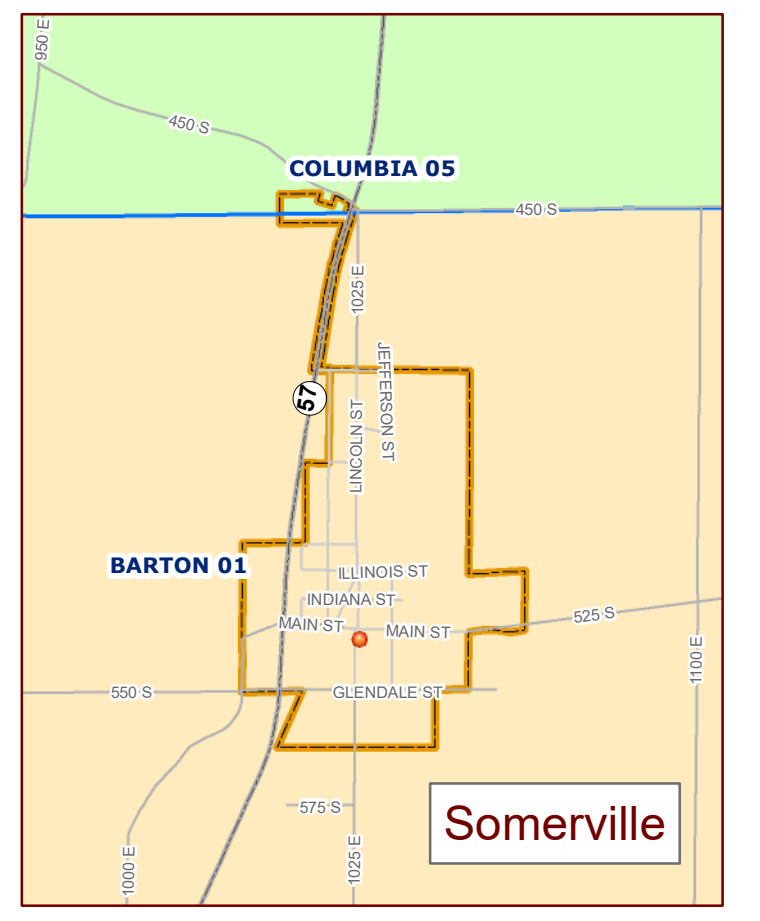

# Gibson County, Indiana Voter Precincts/Polling Places

Township	Precinct	Location	Address	City/Poll
Barton	01	Barton TWP Fire Station	5322 S Lincoln St, Somerville	
Barton	02	Mackey Church of the Nazarene	9612 E Main St, Mackey	
Center	01	Francisco Lions Club	201 S First St, Francisco	
Columbia	01, 02, 05	Oakland City Community Bldg	1096 W Morton St, Oakland City	Y
Johnson	01, 02, 03	Old School Gym	115 S West St, Haubstadt	
Montgomery	01	Owensville Town Hall	103 S Main St, Owensville	
Montgomery	02, 03	Owensville Fire Station	200 S First St, Owensville	
Patoka	01, 06	Gibson County Annex North	225 N Hart St, Princeton	Y
Patoka	02, 03	Princeton City Building	310 W State St, Princeton	Y
Patoka	07, 08, 11	Toyota Events Center	705 N Embree St, Princeton	Y
Patoka	12	Patoka Township Fire Station	401 S White Church Rd, Princeton	
Patoka	4, 5, 9, 14	4-H Building	1015 N Embree St, Princeton	Y
Union	01, 02	Community Center	112 N Railroad St, Fort Branch	
Union	03, 04	Union TWP Fire Dept	204 W Vine St, Fort Branch	
Wabash	01	Owensville Fire Station	200 S First St, Owensville	
Washington	01	M Olympus Community Center	6311 N State Rd 65, M Olympus	
White River	01	Patoka United Methodist Family Life Center	203 E Spring St, Patoka	
White River	02	Hazleton Community Bldg	113 W Second St, Hazleton	