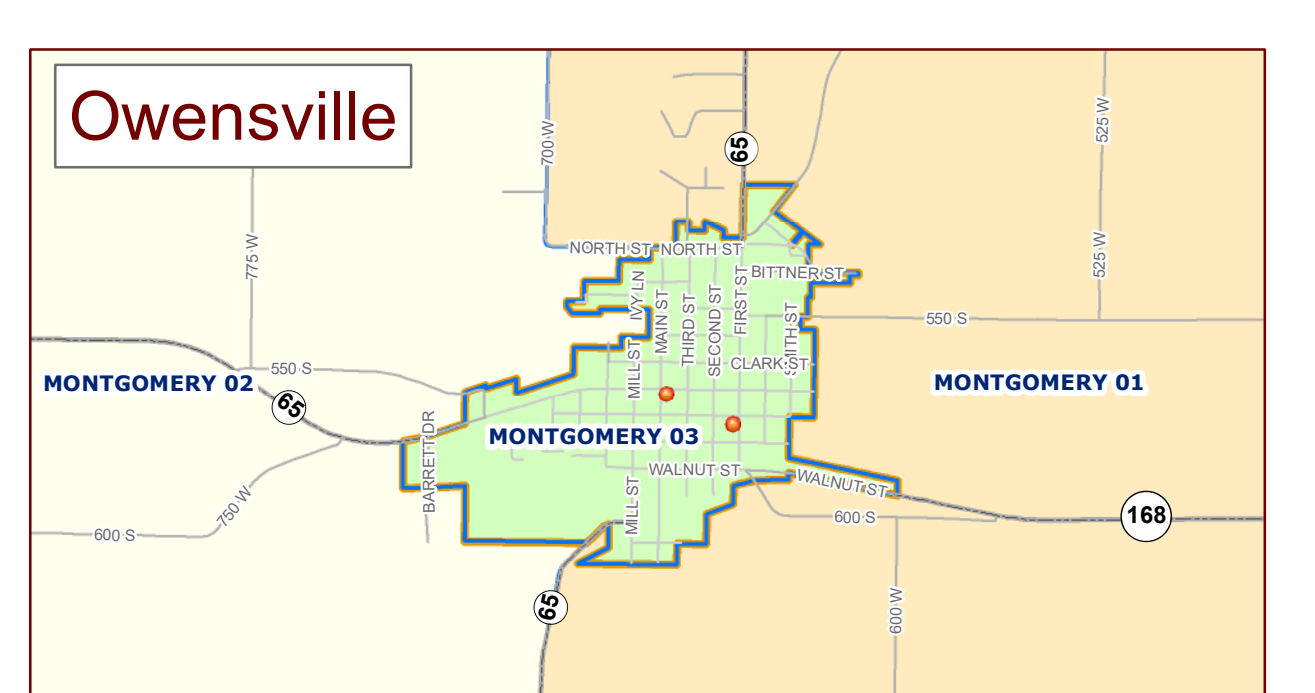

# Gibson County, Indiana Voter Precincts/Polling Places

Township	Precinct	Location	Address	City/Poll
Barton	01	Barton TWP Fire Station	5322 S Lincoln St, Somerville	
Barton	02	Mackey Church of the Nazarene	9612 E Main St, Mackey	
Center	01	Francisco Lions Club	201 S First St, Francisco	
Columbia	01, 02, 05	Oakland City Community Bldg	1096 W Morton St, Oakland City	Y
Johnson	01, 02, 03	Old School Gym	115 S West St, Haubstadt	
Montgomery	01	Owensville Town Hall	103 S Main St, Owensville	
Montgomery	02, 03	Owensville Fire Station	200 S First St, Owensville	
Patoka	01, 06	Gibson County Annex North	225 N Hart St, Princeton	Y
Patoka	02, 03	Princeton City Building	310 W State St, Princeton	Y
Patoka	07, 08, 11	Toyota Events Center	705 N Embree St, Princeton	Y
Patoka	12	Patoka Township Fire Station	401 S White Church Rd, Princeton	
Patoka	4, 5, 9, 14	4-H Building	1015 N Embree St, Princeton	Y
Union	01, 02	Community Center	112 N Railroad St, Fort Branch	
Union	03, 04	Union TWP Fire Dept	204 W Vine St, Fort Branch	
Wabash	01	Owensville Fire Station	200 S First St, Owensville	
Washington	01	M Olympus Community Center	6311 N State Rd 65, M Olympus	
White River	01	Patoka United Methodist Family Life Center	203 E Spring St, Patoka	
White River	02	Hazleton Community Bldg	113 W Second St, Hazleton	