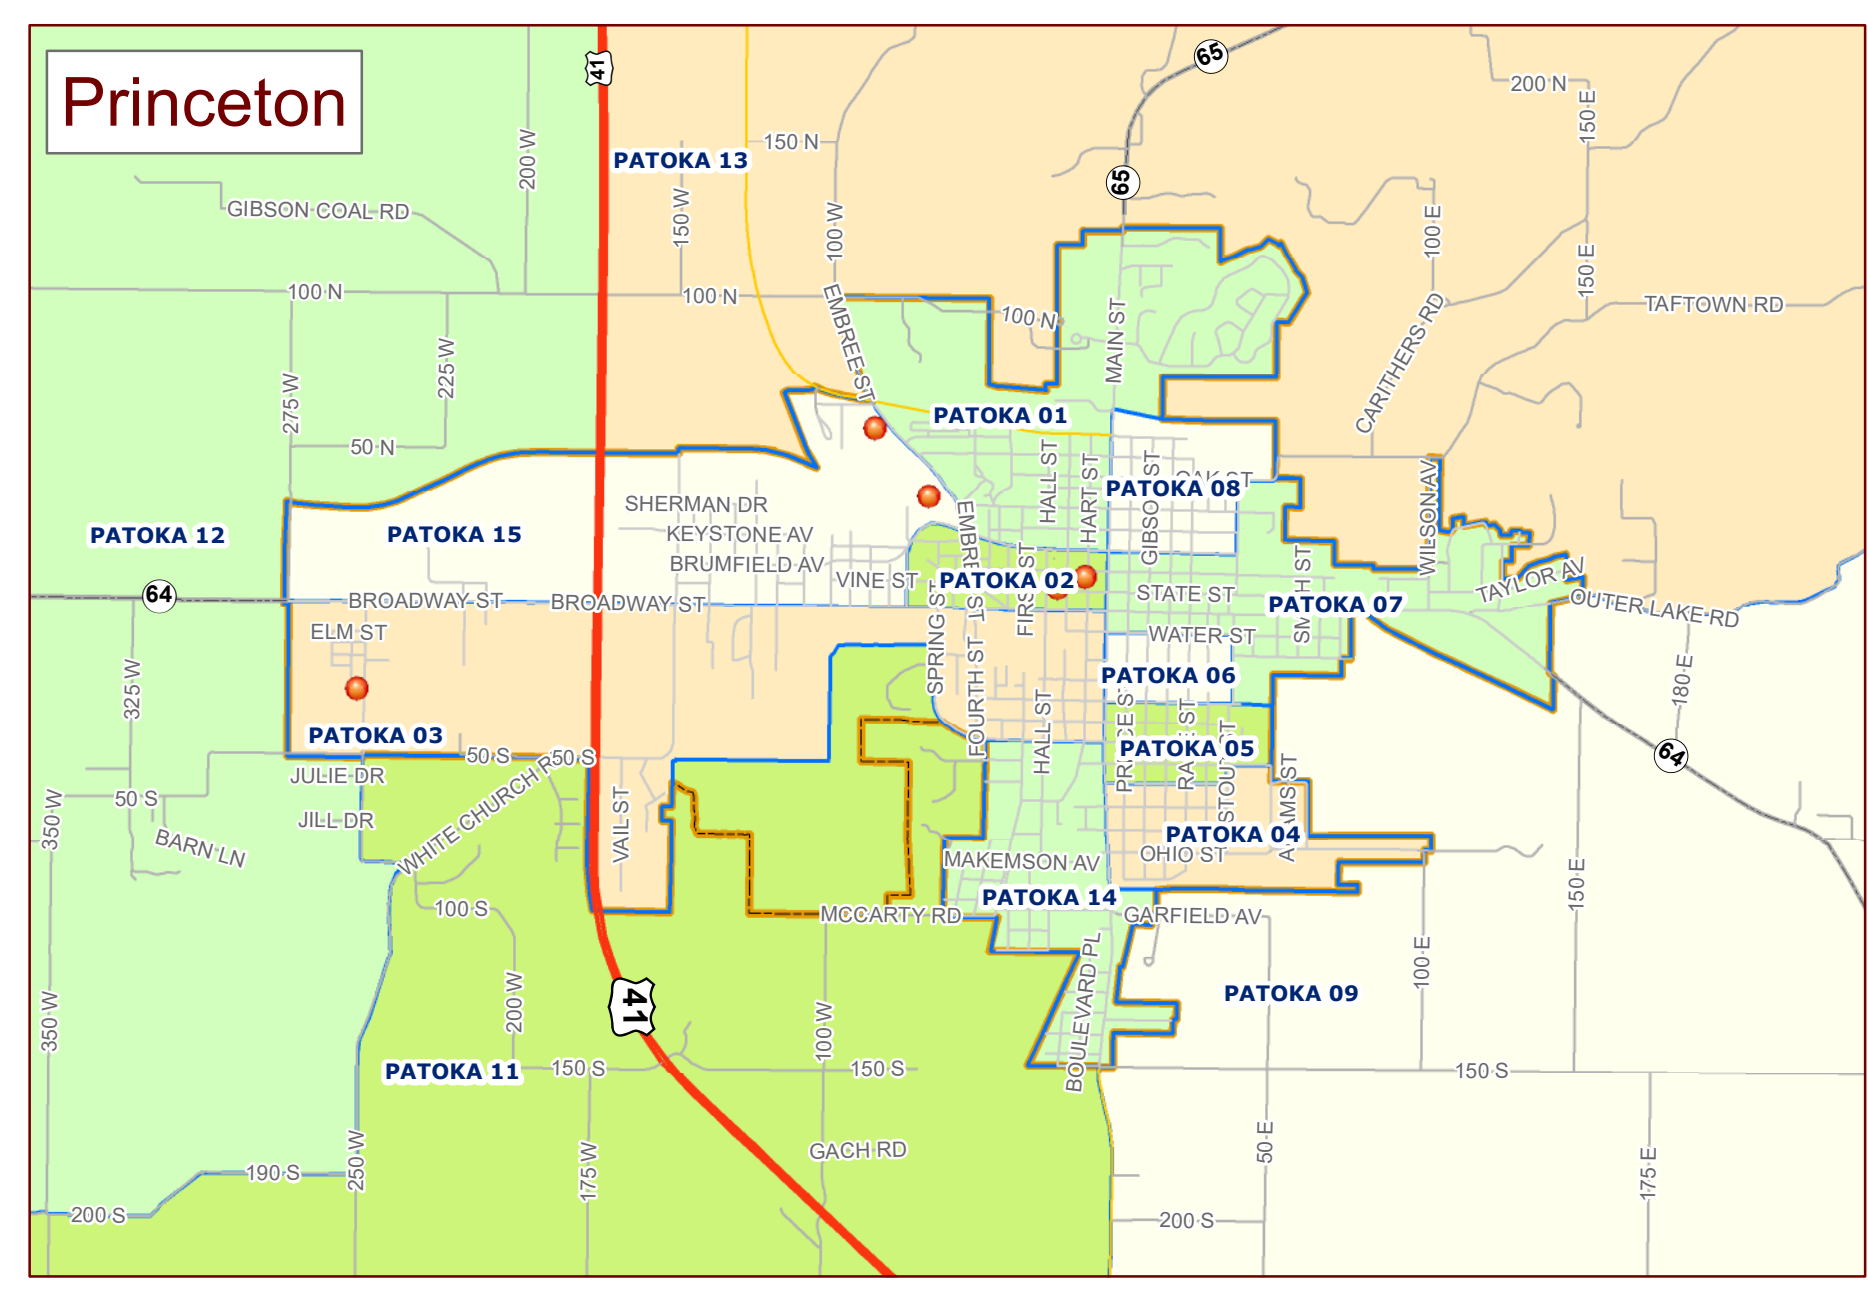

# Gibson County, Indiana Voter Precincts/Polling Places

Township	Precinct	Location	Address	City/Poll
Barton	01	Barton TWP Fire Station	5322 S Lincoln St, Somerville	
Barton	02	Mackey Church of the Nazarene	9612 E Main St, Mackey	
Center	01	Francisco Lions Club	201 S First St, Francisco	
Columbia	01, 02, 05	Oakland City Community Bldg	1096 W Morton St, Oakland City	Y
Johnson	01, 02, 03	Old School Gym	115 S West St, Haubstadt	
Montgomery	01	Owensville Town Hall	103 S Main St, Owensville	
Montgomery	02, 03	Owensville Fire Station	200 S First St, Owensville	
Patoka	01, 06	Gibson County Annex North	225 N Hart St, Princeton	Y
Patoka	02, 03	Princeton City Building	310 W State St, Princeton	Y
Patoka	07, 08, 11	Toyota Events Center	705 N Embree St, Princeton	Y
Patoka	12	Patoka Township Fire Station	401 S White Church Rd, Princeton	
Patoka	4, 5, 9, 14	4-H Building	1015 N Embree St, Princeton	Y
Union	01, 02	Community Center	112 N Railroad St, Fort Branch	
Union	03, 04	Union TWP Fire Dept	204 W Vine St, Fort Branch	
Wabash	01	Owensville Fire Station	200 S First St, Owensville	
Washington	01	M Olympus Community Center	6311 N State Rd 65, M Olympus	
White River	01	Patoka United Methodist Family Life Center	203 E Spring St, Patoka	
White River	02	Hazleton Community Bldg	113 W Second St, Hazleton	