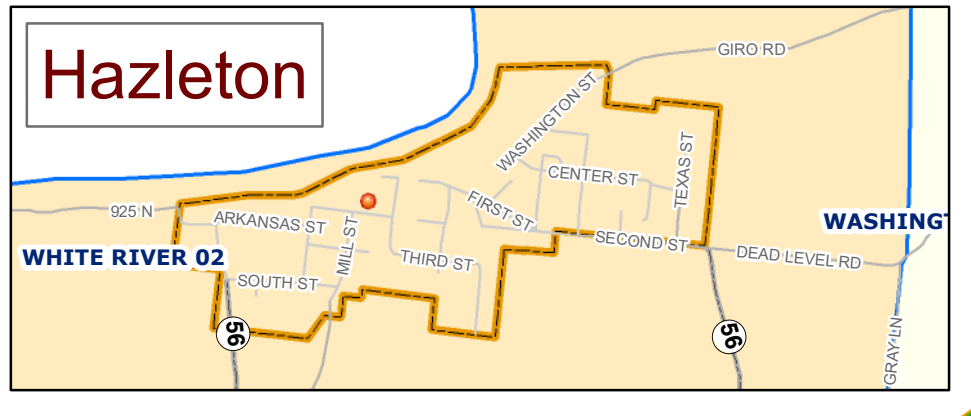

Gibson County, Indiana Voter Precincts/Polling Places

Township	Precinct	Location	Address	City/Poll
Barton	01	Barton TWP Fire Station	5322 S Lincoln St, Somerville	
Barton	02	Mackey Church of the Nazarene	9612 E Main St, Mackey	
Center	01	Francisco Lions Club	201 S First St, Francisco	
Columbia	01, 02, 05	Oakland City Community Bldg	1096 W Morton St, Oakland City	Y
Johnson	01, 02, 03	Old School Gym	115 S West St, Haubstadt	
Montgomery	01	Owensville Town Hall	103 S Main St, Owensville	
Montgomery	02, 03	Owensville Fire Station	200 S First St, Owensville	
Patoka	01, 06	Gibson County Annex North	225 N Hart St, Princeton	Y
Patoka	02, 03	Princeton City Building	310 W State St, Princeton	Y
Patoka	07, 08, 11	Toyota Events Center	705 N Embree St, Princeton	Y
Patoka	12	Patoka Township Fire Station	401 S White Church Rd, Princeton	
Patoka	4, 5, 9, 14	4-H Building	1015 N Embree St, Princeton	Y
Union	01, 02	Community Center	112 N Railroad St, Fort Branch	
Union	03, 04	Union TWP Fire Dept	204 W Vine St, Fort Branch	
Wabash	01	Owensville Fire Station	200 S First St, Owensville	
Washington	01	M Olympus Community Center	6311 N State Rd 65, M Olympus	
White River	01	Patoka United Methodist Family Life Center	203 E Spring St, Patoka	
White River	02	Hazleton Community Bldg	113 W Second St, Hazleton	

Legend

- Polling Places
- ▭ City Limits