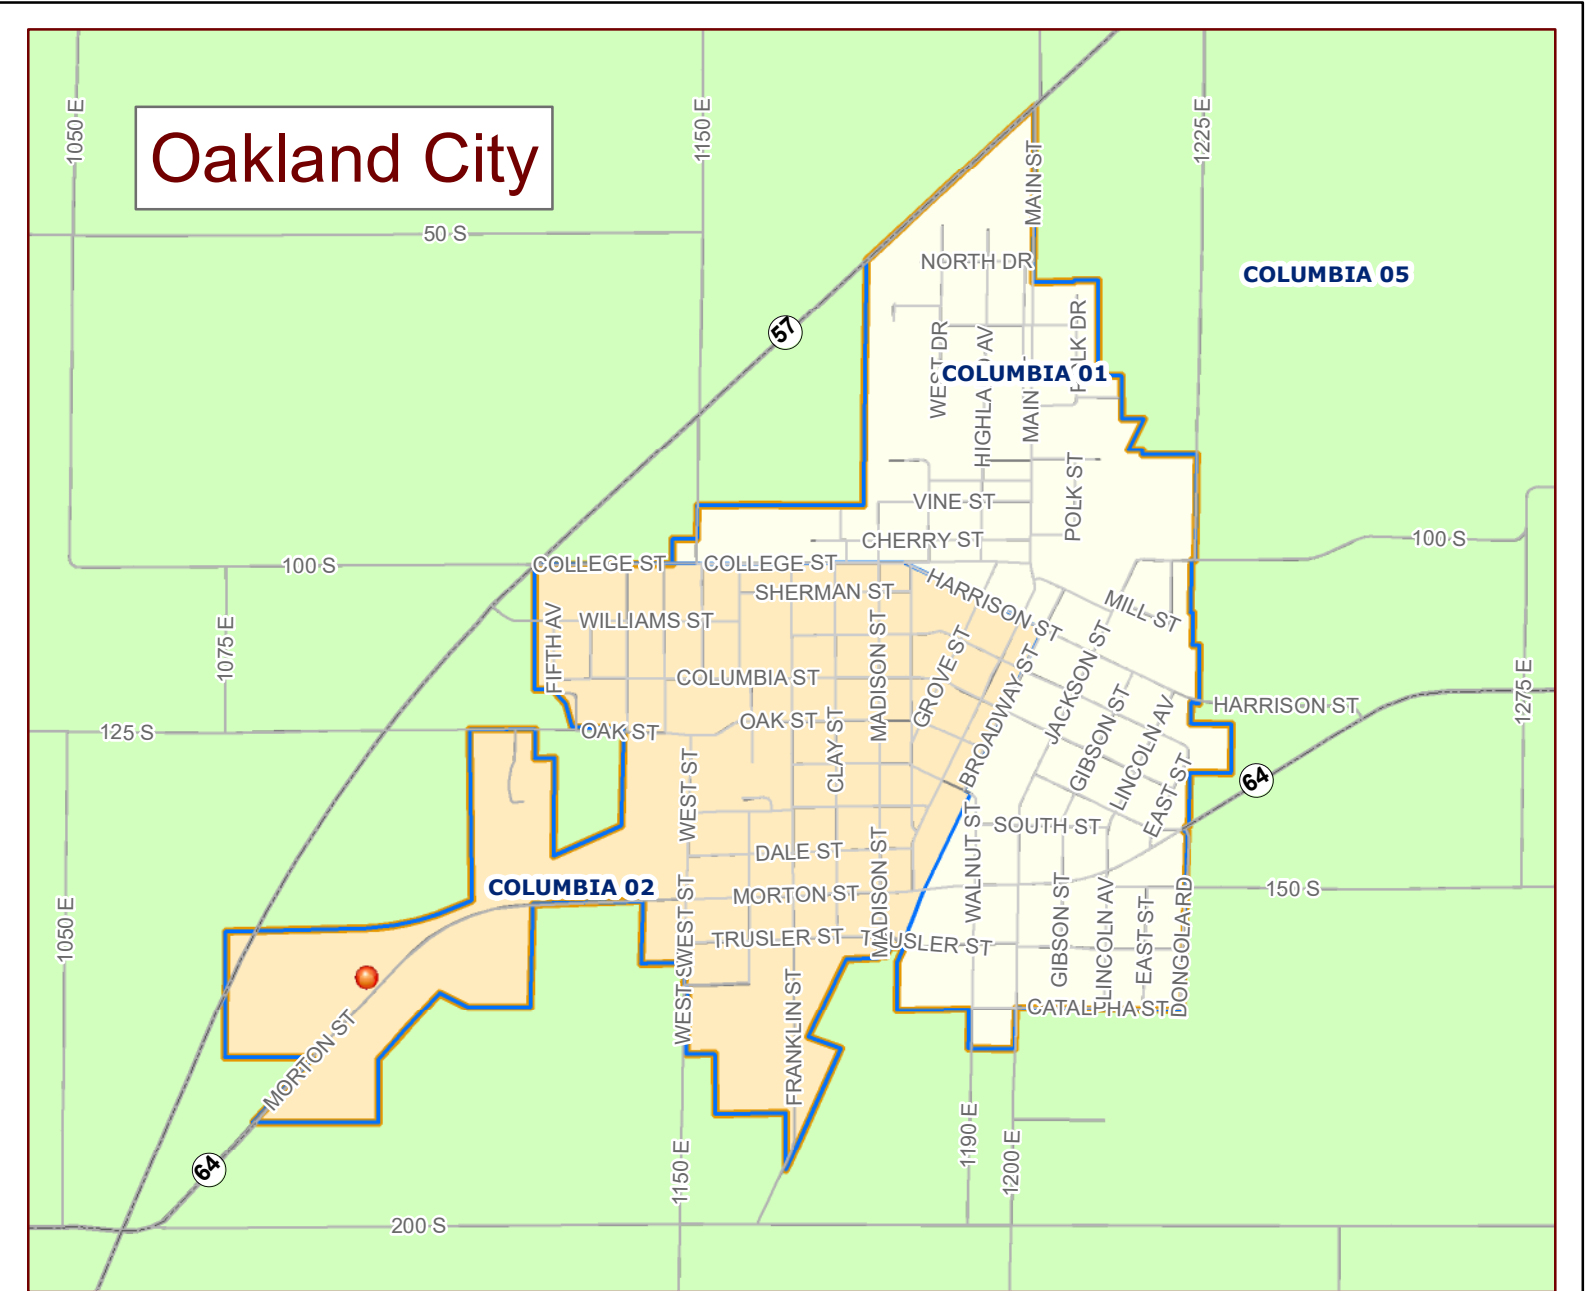

Gibson County, Indiana Voter Precincts/Polling Places

Township	Precinct	Location	Address	City/Poll
Barton	01	Barton TWP Fire Station	5322 S Lincoln St, Somerville	
Barton	02	Mackey Church of the Nazarene	9612 E Main St, Mackey	
Center	01	Francisco Lions Club	201 S First St, Francisco	
Columbia	01, 02, 05	Oakland City Community Bldg	1096 W Morton St, Oakland City	Y
Johnson	01, 02, 03	Old School Gym	115 S West St, Haubstadt	
Montgomery	01	Owensville Town Hall	103 S Main St, Owensville	
Montgomery	02, 03	Owensville Fire Station	200 S First St, Owensville	
Patoka	01, 06	Gibson County Annex North	225 N Hart St, Princeton	Y
Patoka	02, 03	Princeton City Building	310 W State St, Princeton	Y
Patoka	07, 08, 11	Toyota Events Center	705 N Embree St, Princeton	Y
Patoka	12	Patoka Township Fire Station	401 S White Church Rd, Princeton	
Patoka	4, 5, 9, 14	4-H Building	1015 N Embree St, Princeton	Y
Union	01, 02	Community Center	112 N Railroad St, Fort Branch	
Union	03, 04	Union TWP Fire Dept	204 W Vine St, Fort Branch	
Wabash	01	Owensville Fire Station	200 S First St, Owensville	
Washington	01	M Olympus Community Center	6311 N State Rd 65, M Olympus	
White River	01	Patoka United Methodist Family Life Center	203 E Spring St, Patoka	
White River	02	Hazleton Community Bldg	113 W Second St, Hazleton	

Legend

- Polling Places
- ▭ City Limits