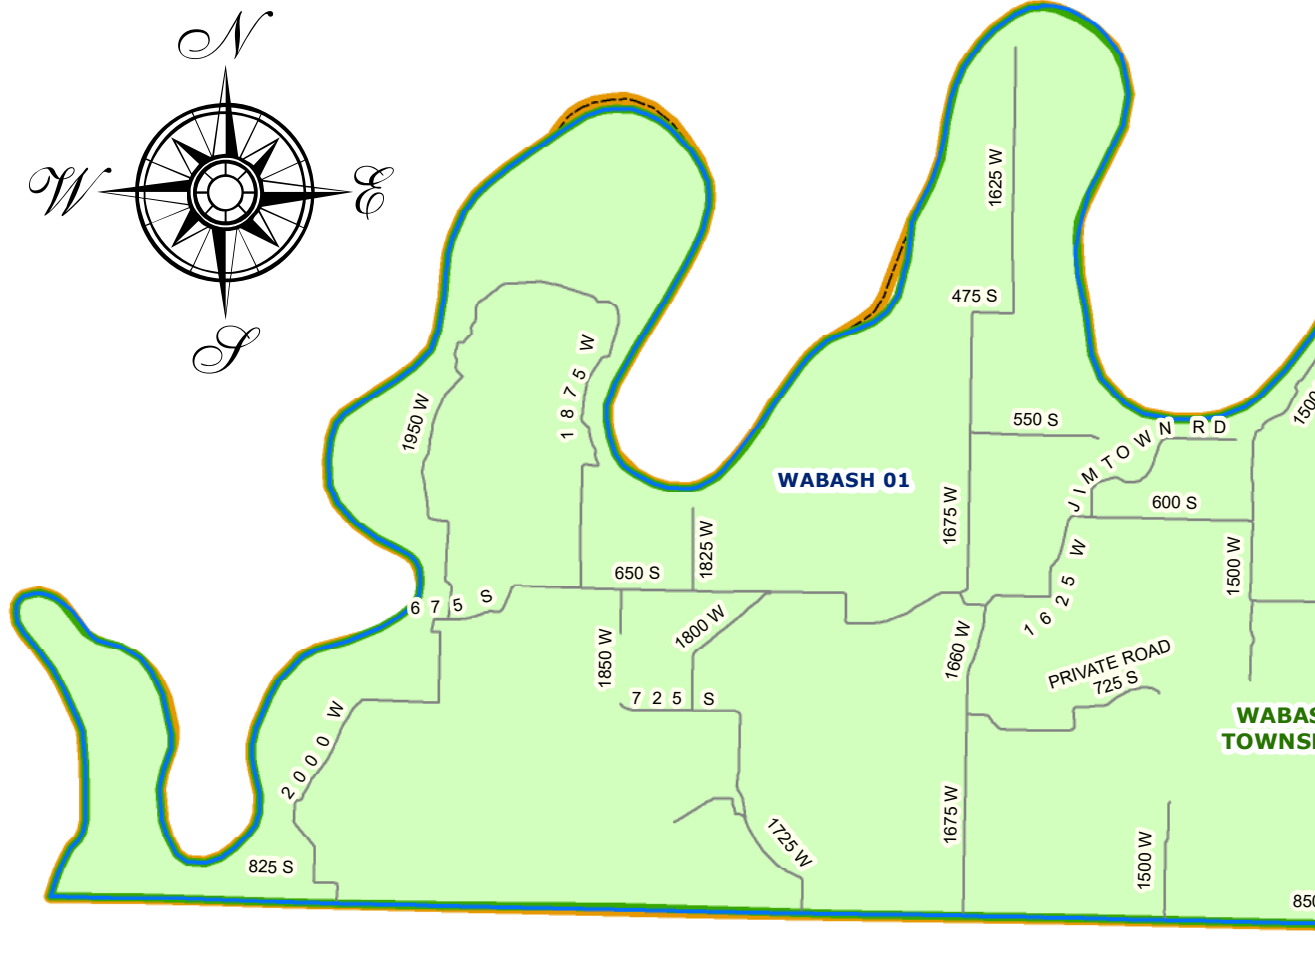

Gibson County, Indiana Voter Precincts/Polling Places

Township	Precinct	Location	Address	City/Poll
Barton	01	Barton TWP Fire Station	5322 S Lincoln St, Somerville	
Barton	02	Mackey Church of the Nazarene	9612 E Main St, Mackey	
Center	01	Francisco Lions Club	201 S First St, Francisco	
Columbia	01, 02, 05	Oakland City Community Bldg	1096 W Morton St, Oakland City	Y
Johnson	01, 02, 03	Old School Gym	115 S West St, Haubstadt	
Montgomery	01	Owensville Town Hall	103 S Main St, Owensville	
Montgomery	02, 03	Owensville Fire Station	200 S First St, Owensville	
Patoka	01, 06	Gibson County Annex North	225 N Hart St, Princeton	Y
Patoka	02, 03	Princeton City Building	310 W State St, Princeton	Y
Patoka	07, 08, 11	Toyota Events Center	705 N Embree St, Princeton	Y
Patoka	12	Patoka Township Fire Station	401 S White Church Rd, Princeton	
Patoka	4, 5, 9, 14	4-H Building	1015 N Embree St, Princeton	Y
Union	01, 02	Community Center	112 N Railroad St, Fort Branch	
Union	03, 04	Union TWP Fire Dept	204 W Vine St, Fort Branch	
Wabash	01	Owensville Fire Station	200 S First St, Owensville	
Washington	01	M Olympus Community Center	6311 N State Rd 65, M Olympus	
White River	01	Patoka United Methodist Family Life Center	203 E Spring St, Patoka	
White River	02	Hazleton Community Bldg	113 W Second St, Hazleton	

Legend

- Polling Places
- ▭ City Limits