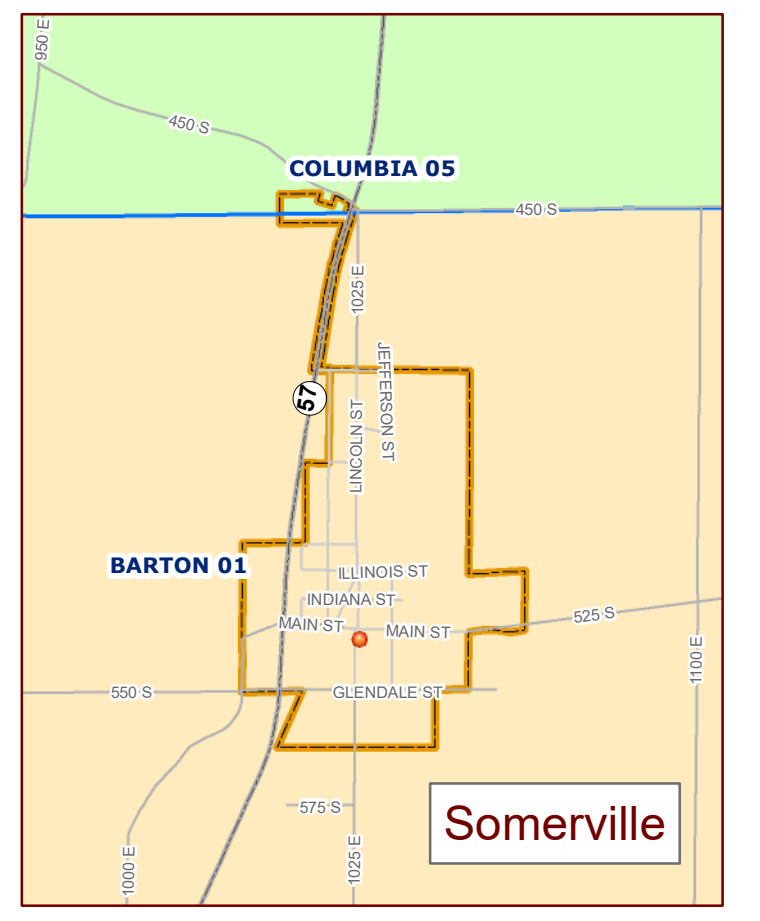

Gibson County, Indiana Voter Precincts/Polling Places

Township	Precinct	Location	Address	City/Poll
Barton	01	Barton TWP Fire Station	5322 S Lincoln St, Somerville	
Barton	02	Mackey Church of the Nazarene	9612 E Main St, Mackey	
Center	01	Francisco Lions Club	201 S First St, Francisco	
Columbia	01, 02, 05	Oakland City Community Bldg	1096 W Morton St, Oakland City	Y
Johnson	01, 02, 03	Old School Gym	115 S West St, Haubstadt	
Montgomery	01	Owensville Town Hall	103 S Main St, Owensville	
Montgomery	02, 03	Owensville Fire Station	200 S First St, Owensville	
Patoka	01, 06	Gibson County Annex North	225 N Hart St, Princeton	Y
Patoka	02, 03	Princeton City Building	310 W State St, Princeton	Y
Patoka	07, 08, 11	Toyota Events Center	705 N Embree St, Princeton	Y
Patoka	12	Patoka Township Fire Station	401 S White Church Rd, Princeton	
Patoka	4, 5, 9, 14	4-H Building	1015 N Embree St, Princeton	Y
Union	01, 02	Community Center	112 N Railroad St, Fort Branch	
Union	03, 04	Union TWP Fire Dept	204 W Vine St, Fort Branch	
Wabash	01	Owensville Fire Station	200 S First St, Owensville	
Washington	01	M Olympus Community Center	6311 N State Rd 65, M Olympus	
White River	01	Patoka United Methodist Family Life Center	203 E Spring St, Patoka	
White River	02	Hazleton Community Bldg	113 W Second St, Hazleton	

Legend

- Polling Places
- ▭ City Limits