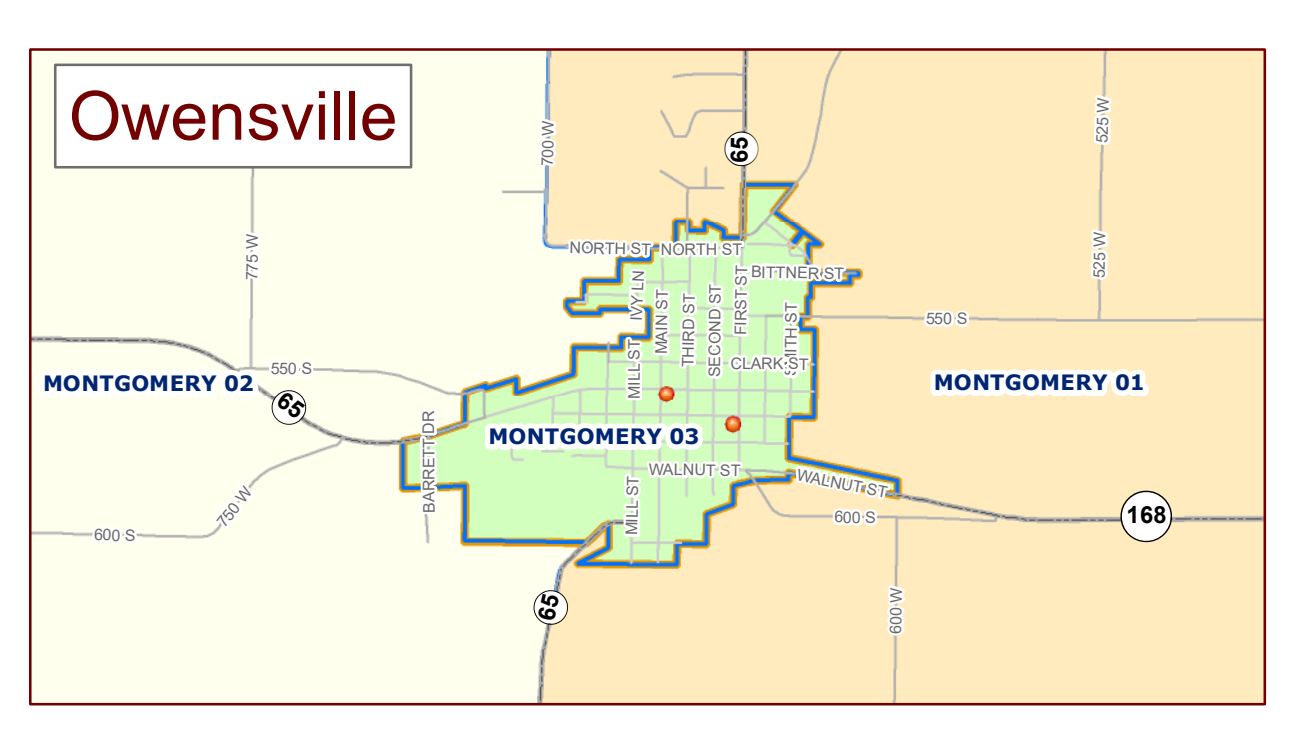

Gibson County, Indiana Voter Precincts/Polling Places

Township	Precinct	Location	Address	City/Poll
Barton	01	Barton TWP Fire Station	5322 S Lincoln St, Somerville	
Barton	02	Mackey Church of the Nazarene	9612 E Main St, Mackey	
Center	01	Francisco Lions Club	201 S First St, Francisco	
Columbia	01, 02, 05	Oakland City Community Bldg	1096 W Morton St, Oakland City	Y
Johnson	01, 02, 03	Old School Gym	115 S West St, Haubstadt	
Montgomery	01	Owensville Town Hall	103 S Main St, Owensville	
Montgomery	02, 03	Owensville Fire Station	200 S First St, Owensville	
Patoka	01, 06	Gibson County Annex North	225 N Hart St, Princeton	Y
Patoka	02, 03	Princeton City Building	310 W State St, Princeton	Y
Patoka	07, 08, 11	Toyota Events Center	705 N Embree St, Princeton	Y
Patoka	12	Patoka Township Fire Station	401 S White Church Rd, Princeton	
Patoka	4, 5, 9, 14	4-H Building	1015 N Embree St, Princeton	Y
Union	01, 02	Community Center	112 N Railroad St, Fort Branch	
Union	03, 04	Union TWP Fire Dept	204 W Vine St, Fort Branch	
Wabash	01	Owensville Fire Station	200 S First St, Owensville	
Washington	01	M Olympus Community Center	6311 N State Rd 65, M Olympus	
White River	01	Patoka United Methodist Family Life Center	203 E Spring St, Patoka	
White River	02	Hazleton Community Bldg	113 W Second St, Hazleton	

Legend

- Polling Places
- ▭ City Limits