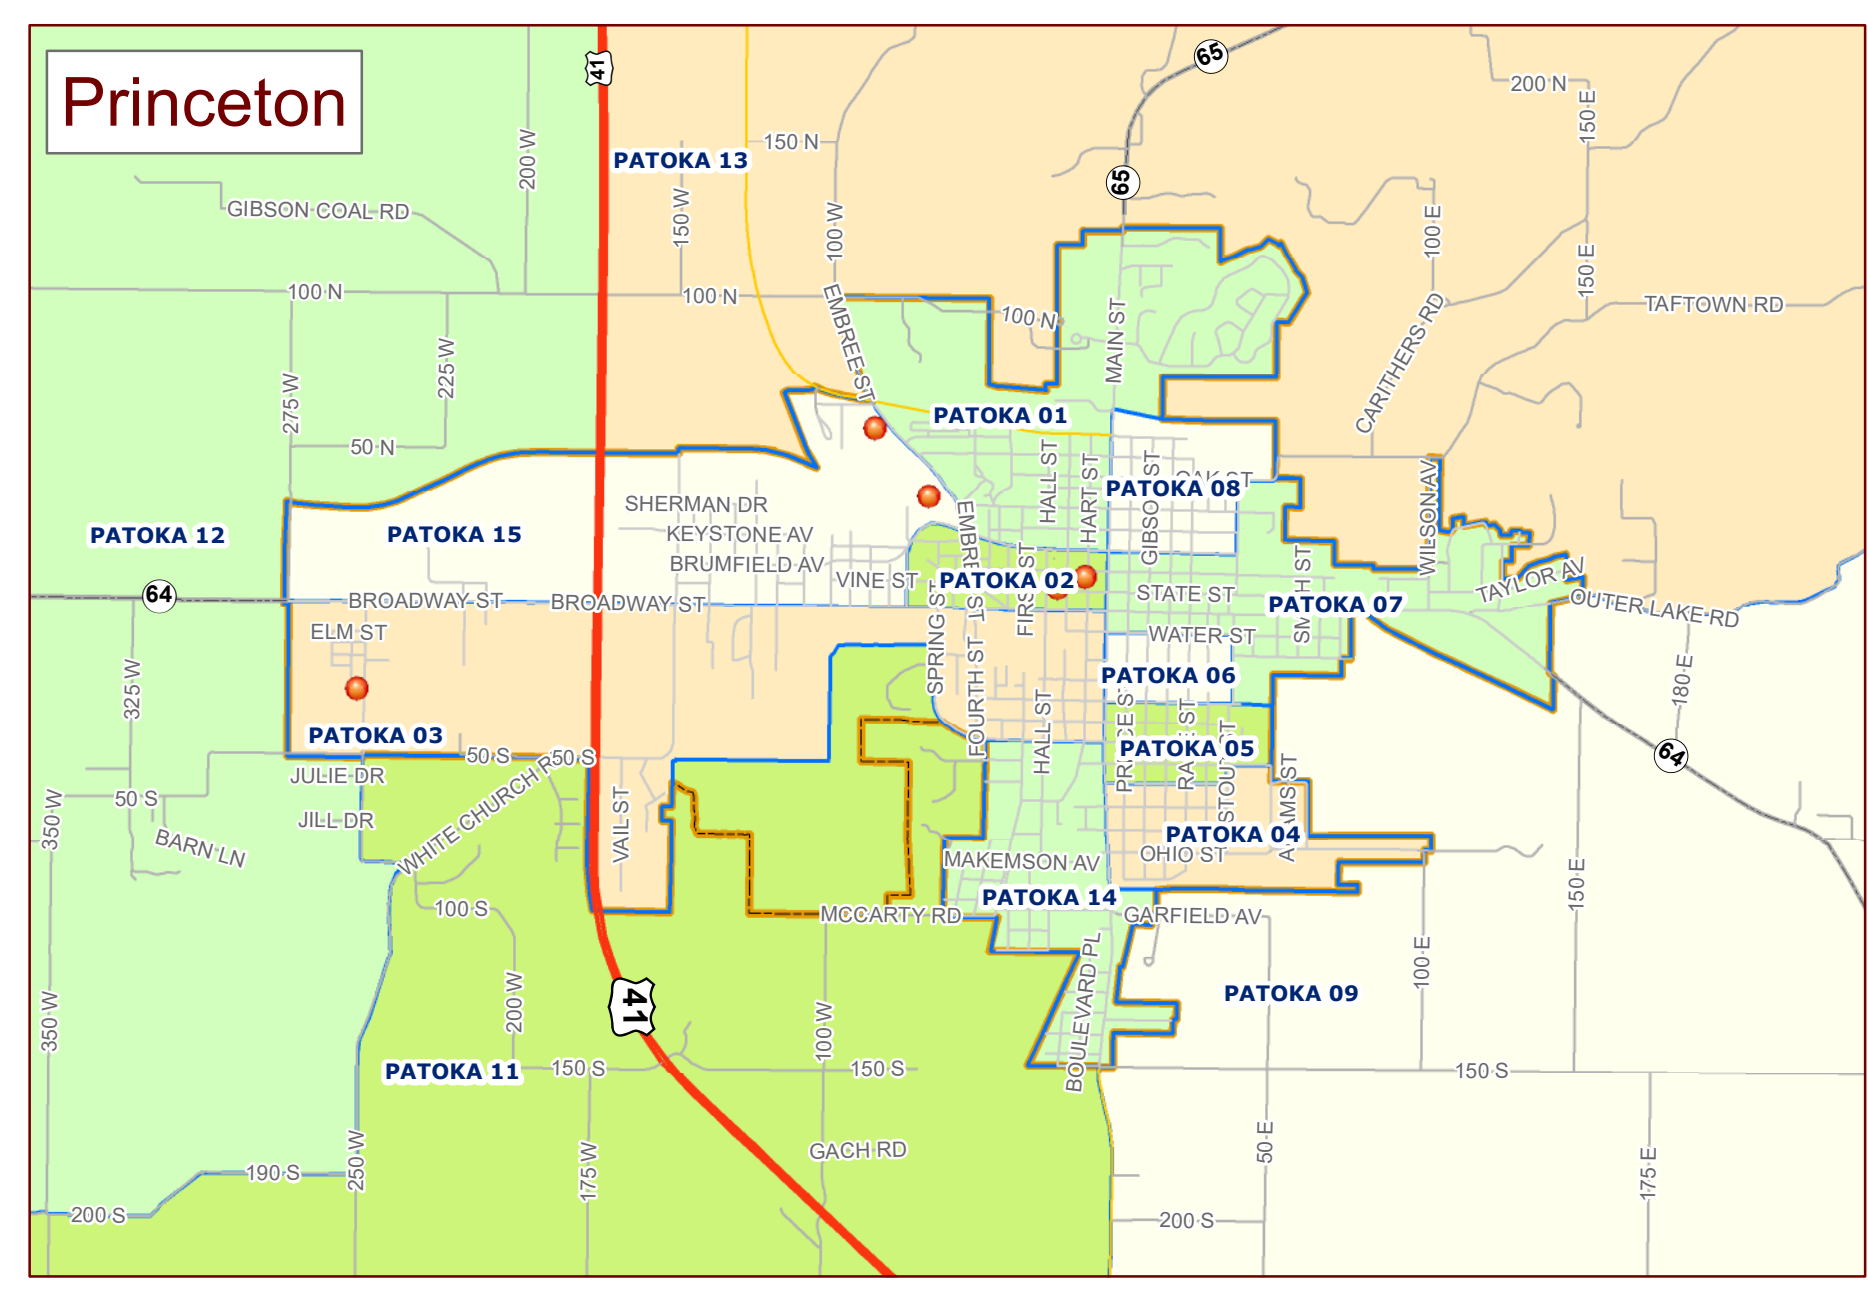

Gibson County, Indiana Voter Precincts/Polling Places

Township	Precinct	Location	Address	City/Poll
Barton	01	Barton TWP Fire Station	5322 S Lincoln St, Somerville	
Barton	02	Mackey Church of the Nazarene	9612 E Main St, Mackey	
Center	01	Francisco Lions Club	201 S First St, Francisco	
Columbia	01, 02, 05	Oakland City Community Bldg	1096 W Morton St, Oakland City	Y
Johnson	01, 02, 03	Old School Gym	115 S West St, Haubstadt	
Montgomery	01	Owensville Town Hall	103 S Main St, Owensville	
Montgomery	02, 03	Owensville Fire Station	200 S First St, Owensville	
Patoka	01, 06	Gibson County Annex North	225 N Hart St, Princeton	Y
Patoka	02, 03	Princeton City Building	310 W State St, Princeton	Y
Patoka	07, 08, 11	Toyota Events Center	705 N Embree St, Princeton	Y
Patoka	12	Patoka Township Fire Station	401 S White Church Rd, Princeton	
Patoka	4, 5, 9, 14	4-H Building	1015 N Embree St, Princeton	Y
Union	01, 02	Community Center	112 N Railroad St, Fort Branch	
Union	03, 04	Union TWP Fire Dept	204 W Vine St, Fort Branch	
Wabash	01	Owensville Fire Station	200 S First St, Owensville	
Washington	01	M Olympus Community Center	6311 N State Rd 65, M Olympus	
White River	01	Patoka United Methodist Family Life Center	203 E Spring St, Patoka	
White River	02	Hazleton Community Bldg	113 W Second St, Hazleton	

Legend

- Polling Places
- ▭ City Limits