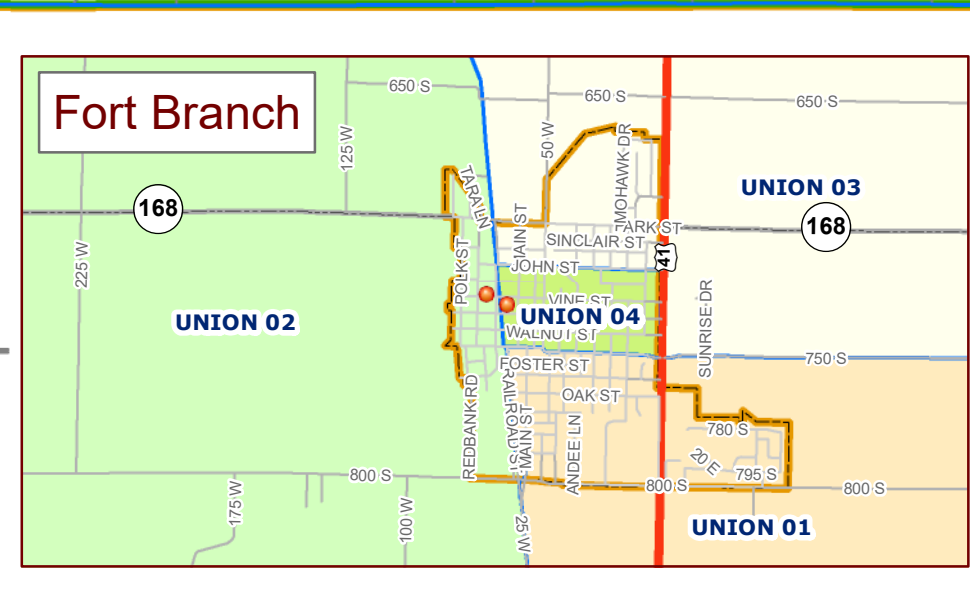

Gibson County, Indiana Voter Precincts/Polling Places

Township	Precinct	Location	Address	City/Poll
Barton	01	Barton TWP Fire Station	5322 S Lincoln St, Somerville	
Barton	02	Mackey Church of the Nazarene	9612 E Main St, Mackey	
Center	01	Francisco Lions Club	201 S First St, Francisco	
Columbia	01, 02, 05	Oakland City Community Bldg	1096 W Morton St, Oakland City	Y
Johnson	01, 02, 03	Old School Gym	115 S West St, Haubstadt	
Montgomery	01	Owensville Town Hall	103 S Main St, Owensville	
Montgomery	02, 03	Owensville Fire Station	200 S First St, Owensville	
Patoka	01, 06	Gibson County Annex North	225 N Hart St, Princeton	Y
Patoka	02, 03	Princeton City Building	310 W State St, Princeton	Y
Patoka	07, 08, 11	Toyota Events Center	705 N Embree St, Princeton	Y
Patoka	12	Patoka Township Fire Station	401 S White Church Rd, Princeton	
Patoka	4, 5, 9, 14	4-H Building	1015 N Embree St, Princeton	Y
Union	01, 02	Community Center	112 N Railroad St, Fort Branch	
Union	03, 04	Union TWP Fire Dept	204 W Vine St, Fort Branch	
Wabash	01	Owensville Fire Station	200 S First St, Owensville	
Washington	01	M Olympus Community Center	6311 N State Rd 65, M Olympus	
White River	01	Patoka United Methodist Family Life Center	203 E Spring St, Patoka	
White River	02	Hazleton Community Bldg	113 W Second St, Hazleton	

Legend

- Polling Places
- ▭ City Limits