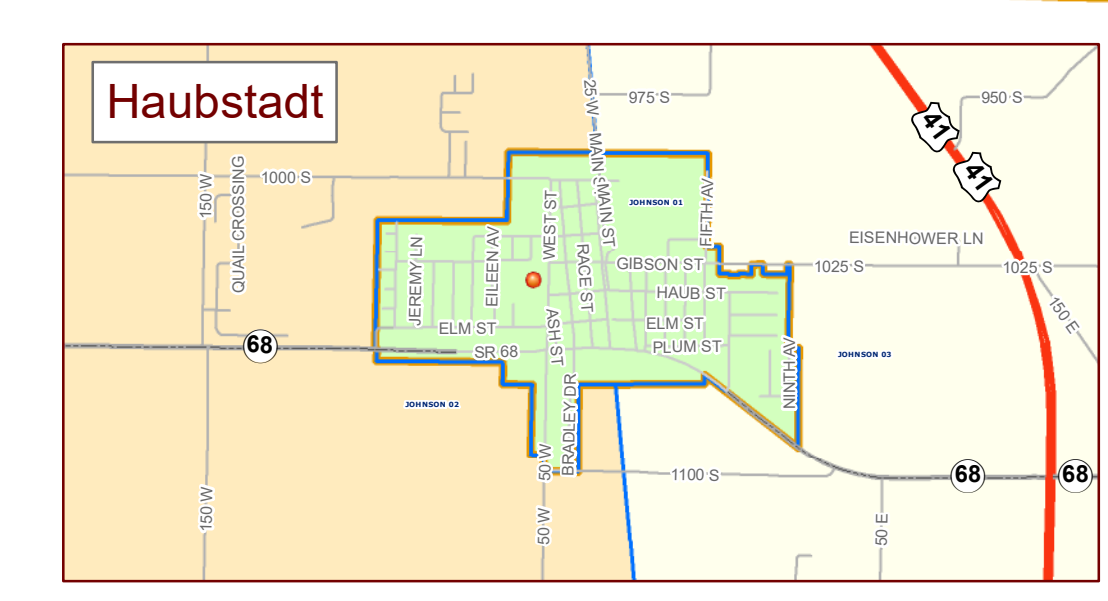

Gibson County, Indiana Voter Precincts/Polling Places

Township	Precinct	Location	Address	City/Poll
Barton	01	Barton TWP Fire Station	5322 S Lincoln St, Somerville	
Barton	02	Mackey Church of the Nazarene	9612 E Main St, Mackey	
Center	01	Francisco Lions Club	201 S First St, Francisco	
Columbia	01, 02, 05	Oakland City Community Bldg	1096 W Morton St, Oakland City	Y
Johnson	01, 02, 03	Old School Gym	115 S West St, Haubstadt	
Montgomery	01	Owensville Town Hall	103 S Main St, Owensville	
Montgomery	02, 03	Owensville Fire Station	200 S First St, Owensville	
Patoka	01, 06	Gibson County Annex North	225 N Hart St, Princeton	Y
Patoka	02, 03	Princeton City Building	310 W State St, Princeton	Y
Patoka	07, 08, 11	Toyota Events Center	705 N Embree St, Princeton	Y
Patoka	12	Patoka Township Fire Station	401 S White Church Rd, Princeton	
Patoka	4, 5, 9, 14	4-H Building	1015 N Embree St, Princeton	Y
Union	01, 02	Community Center	112 N Railroad St, Fort Branch	
Union	03, 04	Union TWP Fire Dept	204 W Vine St, Fort Branch	
Wabash	01	Owensville Fire Station	200 S First St, Owensville	
Washington	01	M Olympus Community Center	6311 N State Rd 65, M Olympus	
White River	01	Patoka United Methodist Family Life Center	203 E Spring St, Patoka	
White River	02	Hazleton Community Bldg	113 W Second St, Hazleton	

Legend

- Polling Places
- ▭ City Limits