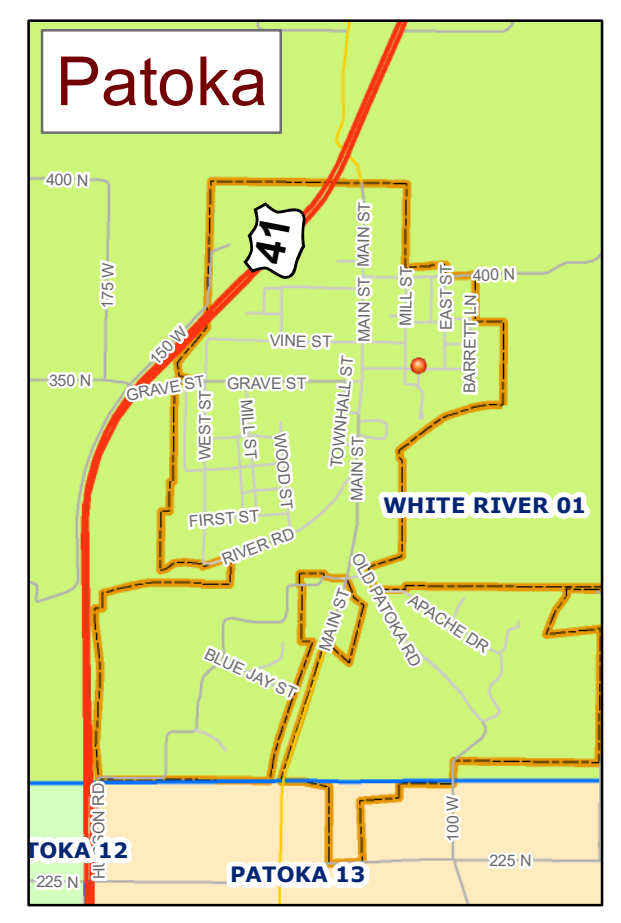

Gibson County, Indiana Voter Precincts/Polling Places

Township	Precinct	Location	Address	City/Poll
Barton	01	Barton TWP Fire Station	5322 S Lincoln St, Somerville	
Barton	02	Mackey Church of the Nazarene	9612 E Main St, Mackey	
Center	01	Francisco Lions Club	201 S First St, Francisco	
Columbia	01, 02, 05	Oakland City Community Bldg	1096 W Morton St, Oakland City	Y
Johnson	01, 02, 03	Old School Gym	115 S West St, Haubstadt	
Montgomery	01	Owensville Town Hall	103 S Main St, Owensville	
Montgomery	02, 03	Owensville Fire Station	200 S First St, Owensville	
Patoka	01, 06	Gibson County Annex North	225 N Hart St, Princeton	Y
Patoka	02, 03	Princeton City Building	310 W State St, Princeton	Y
Patoka	07, 08, 11	Toyota Events Center	705 N Embree St, Princeton	Y
Patoka	12	Patoka Township Fire Station	401 S White Church Rd, Princeton	
Patoka	4, 5, 9, 14	4-H Building	1015 N Embree St, Princeton	Y
Union	01, 02	Community Center	112 N Railroad St, Fort Branch	
Union	03, 04	Union TWP Fire Dept	204 W Vine St, Fort Branch	
Wabash	01	Owensville Fire Station	200 S First St, Owensville	
Washington	01	M Olympus Community Center	6311 N State Rd 65, M Olympus	
White River	01	Patoka United Methodist Family Life Center	203 E Spring St, Patoka	
White River	02	Hazleton Community Bldg	113 W Second St, Hazleton	

Legend

- Polling Places
- ▭ City Limits