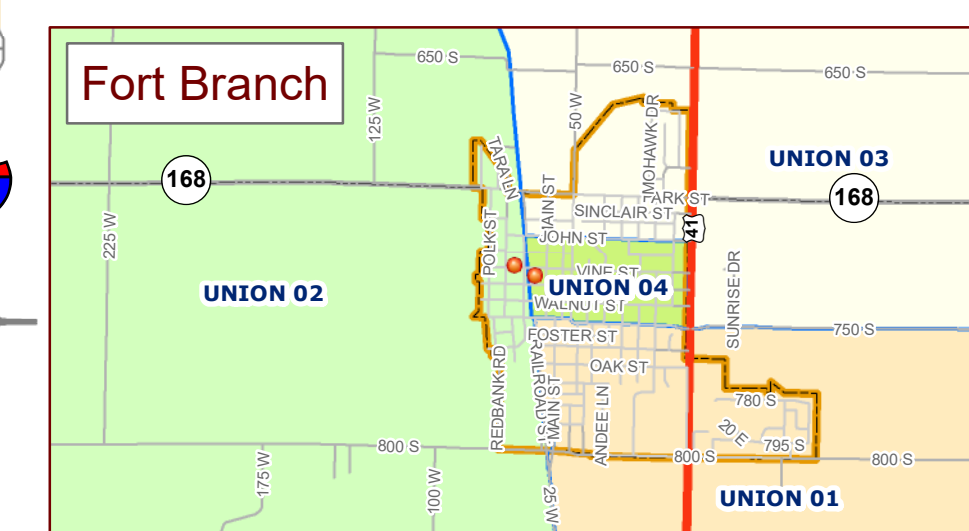

Gibson County, Indiana Voter Precincts/Polling Places

Township	Precinct	Location	Address	City/Poll
Barton	01	Barton TWP Fire Station	5322 S Lincoln St, Somerville	
Barton	02	Mackey Church of the Nazarene	9612 E Main St, Mackey	
Center	01	Francisco Lions Club	201 S First St, Francisco	
Columbia	01, 02, 05	Oakland City Community Bldg	1096 W Morton St, Oakland City	Y
Johnson	01, 02, 03	Old School Gym	115 S West St, Haubstadt	
Montgomery	01	Owensville Town Hall	103 S Main St, Owensville	
Montgomery	02, 03	Owensville Fire Station	200 S First St, Owensville	
Patoka	01, 06	Gibson County Annex North	225 N Hart St, Princeton	Y
Patoka	02, 03	Princeton City Building	310 W State St, Princeton	Y
Patoka	07, 08, 11	Toyota Events Center	705 N Embree St, Princeton	Y
Patoka	12	Patoka Township Fire Station	401 S White Church Rd, Princeton	
Patoka	4, 5, 9, 14	4-H Building	1015 N Embree St, Princeton	Y
Union	01, 02	Community Center	112 N Railroad St, Fort Branch	
Union	03, 04	Union TWP Fire Dept	204 W Vine St, Fort Branch	
Wabash	01	Owensville Fire Station	200 S First St, Owensville	
Washington	01	M Olympus Community Center	6311 N State Rd 65, M Olympus	
White River	01	Patoka United Methodist Family Life Center	203 E Spring St, Patoka	
White River	02	Hazleton Community Bldg	113 W Second St, Hazleton	

Legend

- Polling Places
- ▭ City Limits