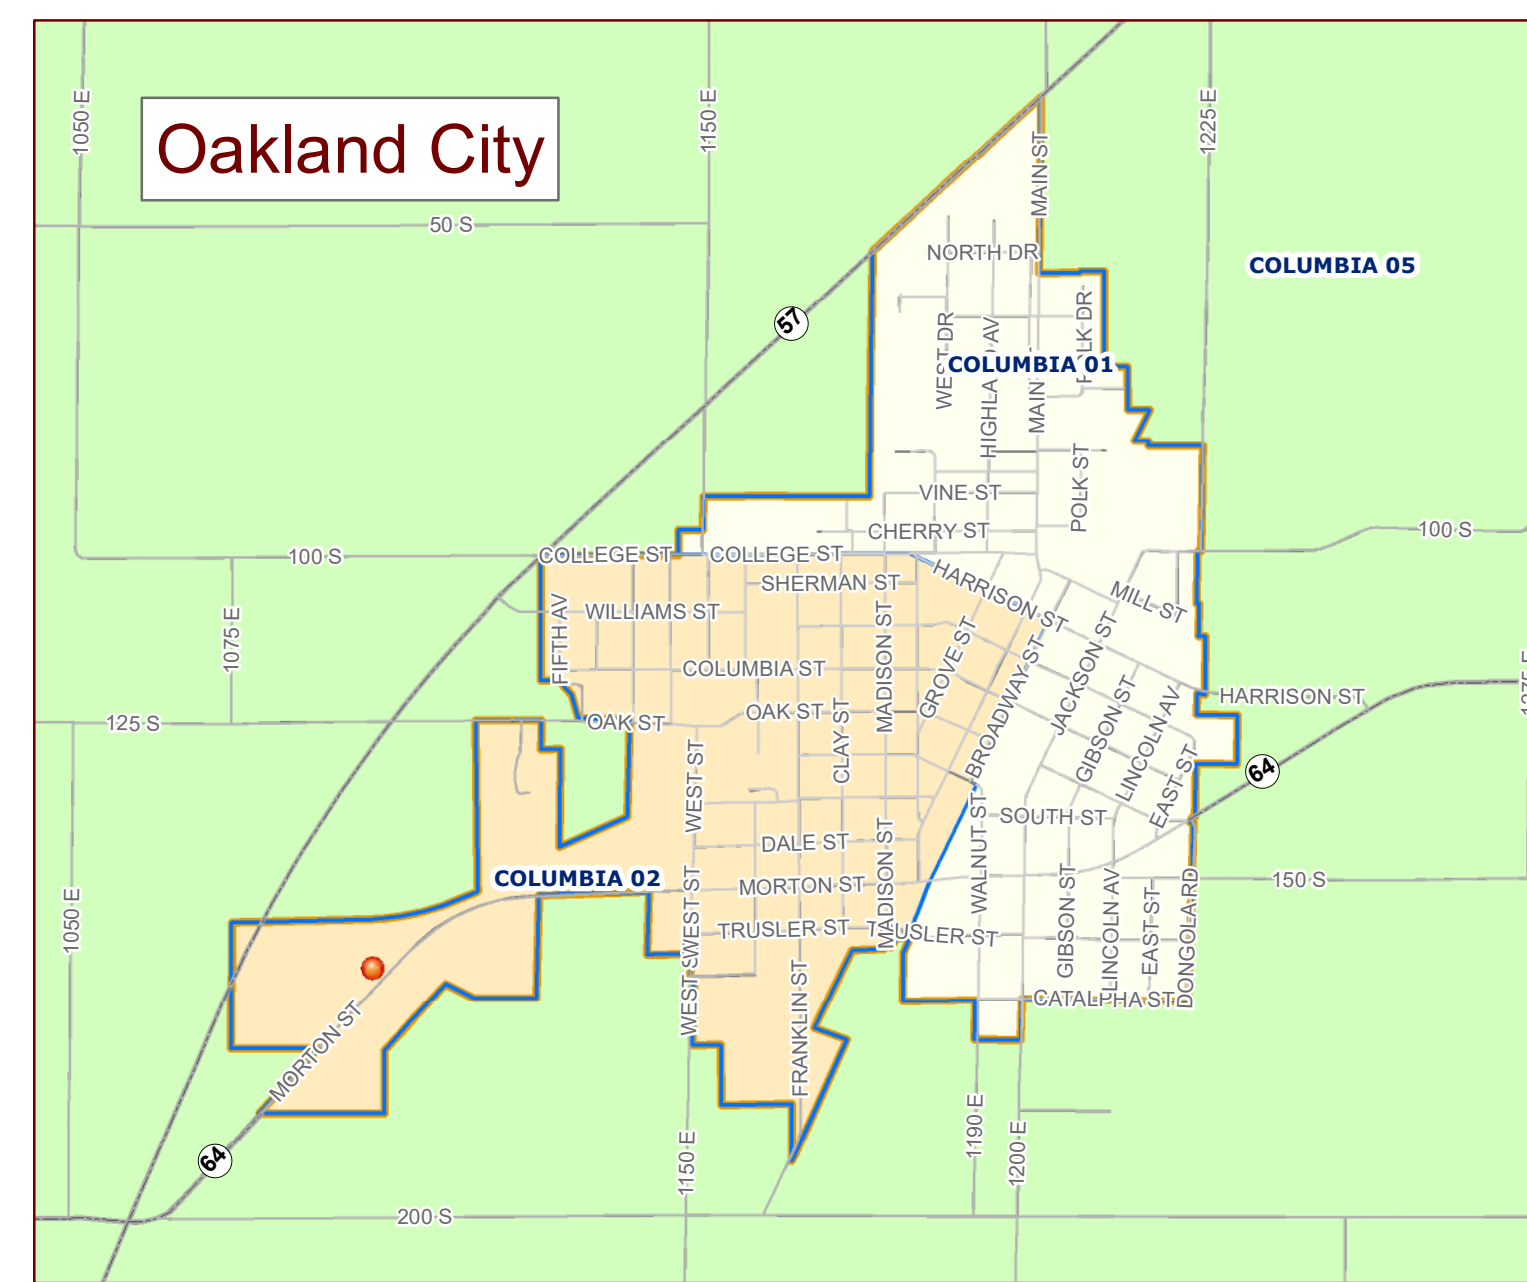

Gibson County, Indiana Voter Precincts/Polling Places

Township	Precinct	Location	Address	City/Poll
Barton	01	Barton TWP Fire Station	5322 S Lincoln St, Somerville	
Barton	02	Mackey Church of the Nazarene	9612 E Main St, Mackey	
Center	01	Francisco Lions Club	201 S First St, Francisco	
Columbia	01, 02, 05	Oakland City Community Bldg	1096 W Morton St, Oakland City	Y
Johnson	01, 02, 03	Old School Gym	115 S West St, Haubstadt	
Montgomery	01	Owensville Town Hall	103 S Main St, Owensville	
Montgomery	02, 03	Owensville Fire Station	200 S First St, Owensville	
Patoka	01, 06	Gibson County Annex North	225 N Hart St, Princeton	Y
Patoka	02, 03	Princeton City Building	310 W State St, Princeton	Y
Patoka	07, 08, 11	Toyota Events Center	705 N Embree St, Princeton	Y
Patoka	12	Patoka Township Fire Station	401 S White Church Rd, Princeton	
Patoka	4, 5, 9, 14	4-H Building	1015 N Embree St, Princeton	Y
Union	01, 02	Community Center	112 N Railroad St, Fort Branch	
Union	03, 04	Union TWP Fire Dept	204 W Vine St, Fort Branch	
Wabash	01	Owensville Fire Station	200 S First St, Owensville	
Washington	01	M Olympus Community Center	6311 N State Rd 65, M Olympus	
White River	01	Patoka United Methodist Family Life Center	203 E Spring St, Patoka	
White River	02	Hazleton Community Bldg	113 W Second St, Hazleton	

Legend

- Polling Places
- ▭ City Limits