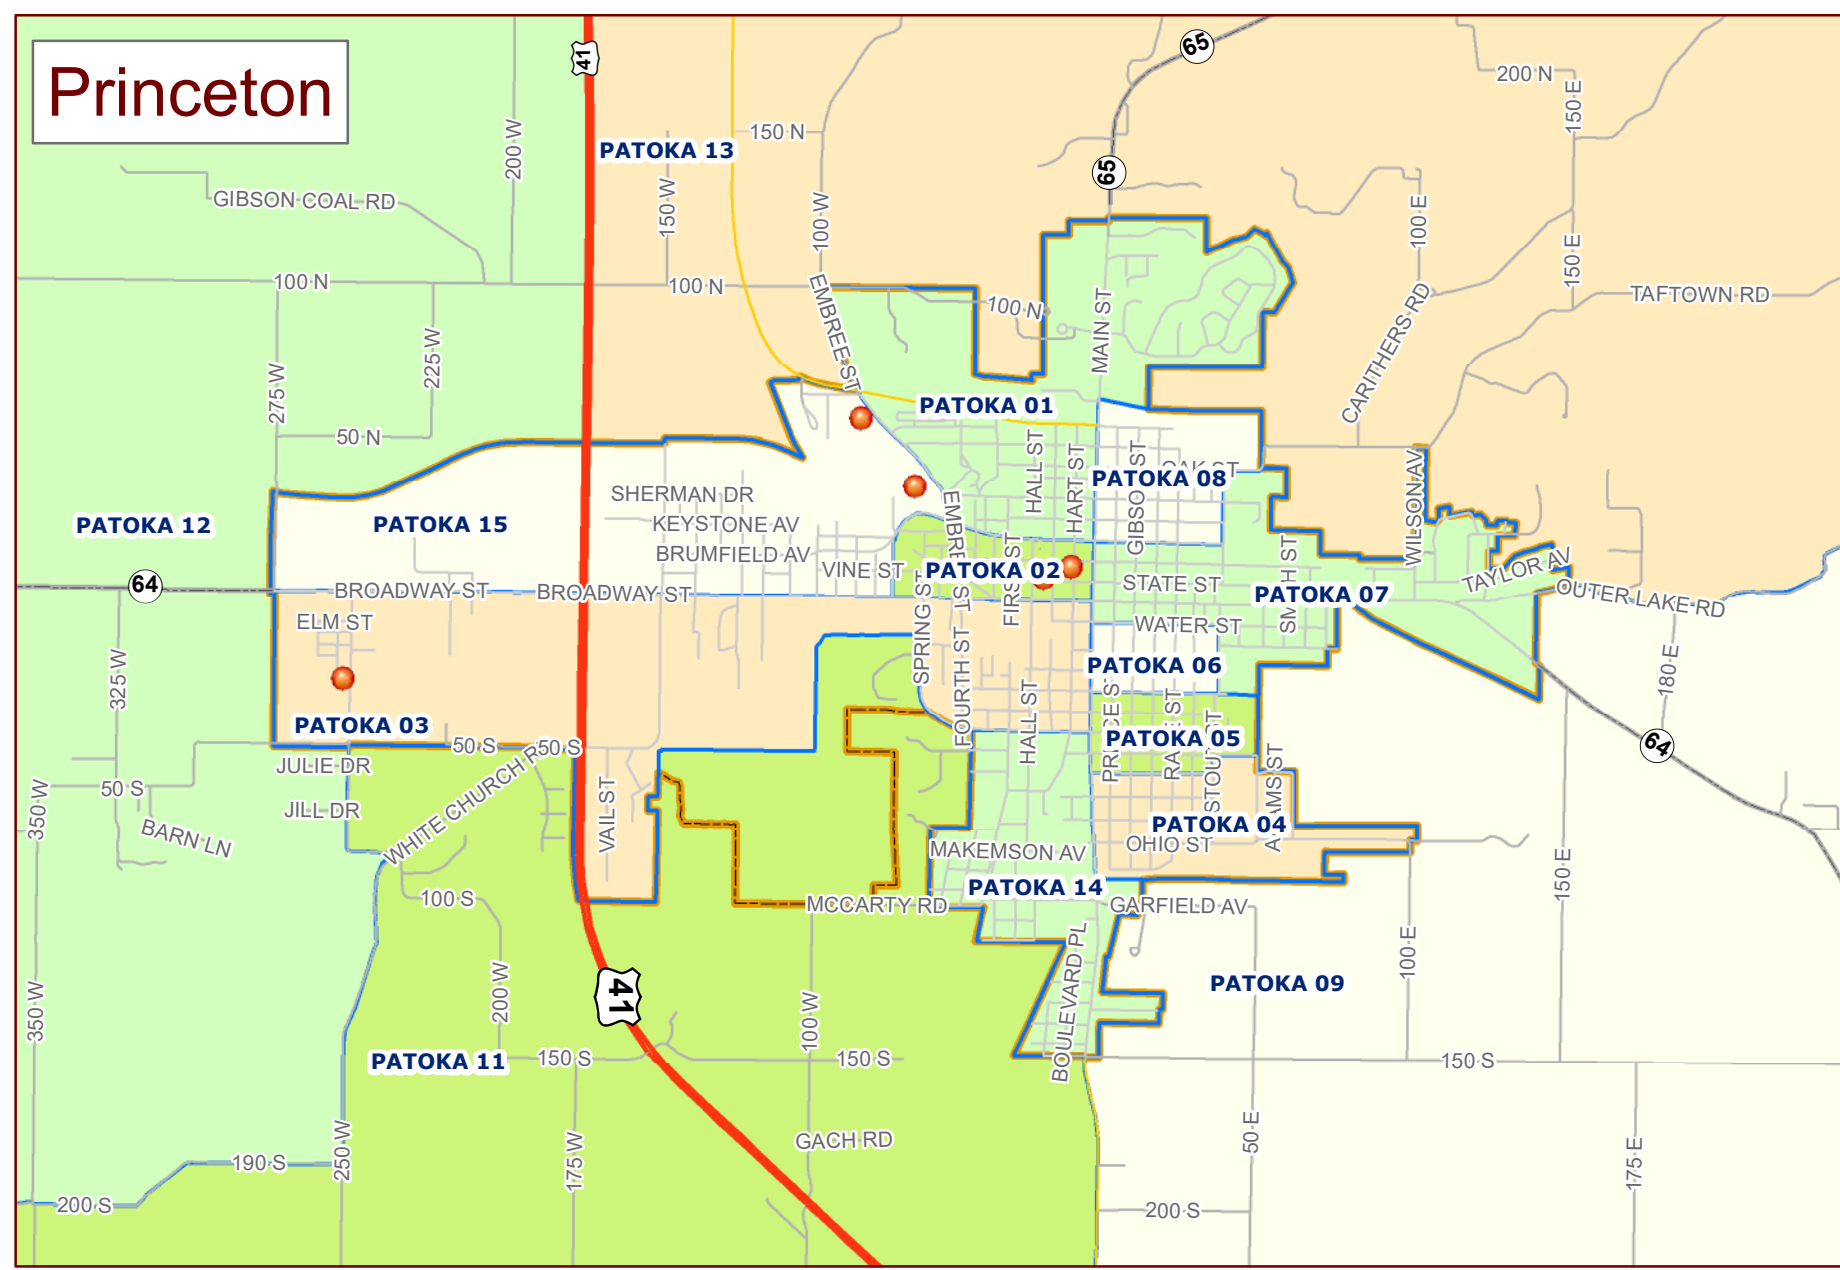

Gibson County, Indiana Voter Precincts/Polling Places

Township	Precinct	Location	Address	City/Poll
Barton	01	Barton TWP Fire Station	5322 S Lincoln St, Somerville	
Barton	02	Mackey Church of the Nazarene	9612 E Main St, Mackey	
Center	01	Francisco Lions Club	201 S First St, Francisco	
Columbia	01, 02, 05	Oakland City Community Bldg	1096 W Morton St, Oakland City	Y
Johnson	01, 02, 03	Old School Gym	115 S West St, Haubstadt	
Montgomery	01	Owensville Town Hall	103 S Main St, Owensville	
Montgomery	02, 03	Owensville Fire Station	200 S First St, Owensville	
Patoka	01, 06	Gibson County Annex North	225 N Hart St, Princeton	Y
Patoka	02, 03	Princeton City Building	310 W State St, Princeton	Y
Patoka	07, 08, 11	Toyota Events Center	705 N Embree St, Princeton	Y
Patoka	12	Patoka Township Fire Station	401 S White Church Rd, Princeton	
Patoka	4, 5, 9, 14	4-H Building	1015 N Embree St, Princeton	Y
Union	01, 02	Community Center	112 N Railroad St, Fort Branch	
Union	03, 04	Union TWP Fire Dept	204 W Vine St, Fort Branch	
Wabash	01	Owensville Fire Station	200 S First St, Owensville	
Washington	01	M Olympus Community Center	6311 N State Rd 65, M Olympus	
White River	01	Patoka United Methodist Family Life Center	203 E Spring St, Patoka	
White River	02	Hazleton Community Bldg	113 W Second St, Hazleton	

Legend

- Polling Places
- ▭ City Limits