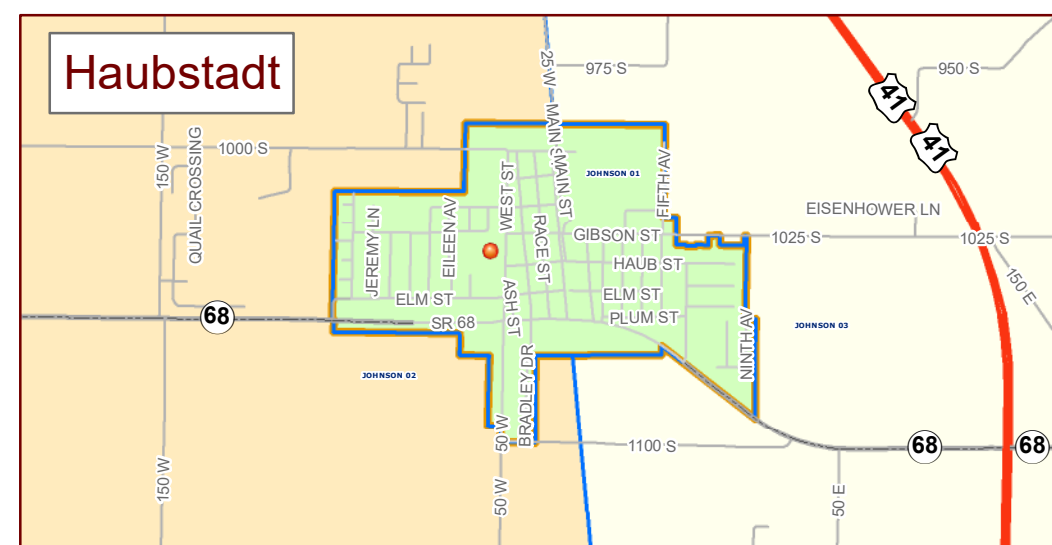

Gibson County, Indiana Voter Precincts/Polling Places

Township	Precinct	Location	Address	City/Poll
Barton	01	Barton TWP Fire Station	5322 S Lincoln St, Somerville	
Barton	02	Mackey Church of the Nazarene	9612 E Main St, Mackey	
Center	01	Francisco Lions Club	201 S First St, Francisco	
Columbia	01, 02, 05	Oakland City Community Bldg	1096 W Morton St, Oakland City	Y
Johnson	01, 02, 03	Old School Gym	115 S West St, Haubstadt	
Montgomery	01	Owensville Town Hall	103 S Main St, Owensville	
Montgomery	02, 03	Owensville Fire Station	200 S First St, Owensville	
Patoka	01, 06	Gibson County Annex North	225 N Hart St, Princeton	Y
Patoka	02, 03	Princeton City Building	310 W State St, Princeton	Y
Patoka	07, 08, 11	Toyota Events Center	705 N Embree St, Princeton	Y
Patoka	12	Patoka Township Fire Station	401 S White Church Rd, Princeton	
Patoka	4, 5, 9, 14	4-H Building	1015 N Embree St, Princeton	Y
Union	01, 02	Community Center	112 N Railroad St, Fort Branch	
Union	03, 04	Union TWP Fire Dept	204 W Vine St, Fort Branch	
Wabash	01	Owensville Fire Station	200 S First St, Owensville	
Washington	01	M Olympus Community Center	6311 N State Rd 65, M Olympus	
White River	01	Patoka United Methodist Family Life Center	203 E Spring St, Patoka	
White River	02	Hazleton Community Bldg	113 W Second St, Hazleton	

Legend

- Polling Places
- ▭ City Limits