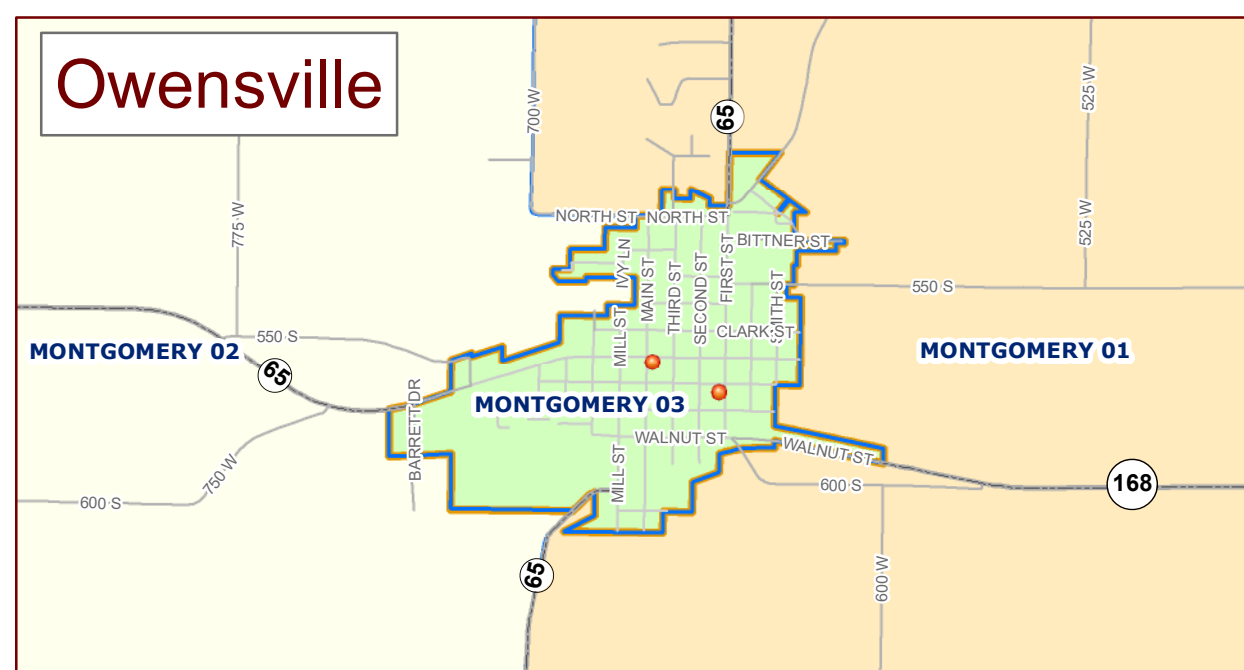

Gibson County, Indiana Voter Precincts/Polling Places

Township	Precinct	Location	Address	City/Poll
Barton	01	Barton TWP Fire Station	5322 S Lincoln St, Somerville	
Barton	02	Mackey Church of the Nazarene	9612 E Main St, Mackey	
Center	01	Francisco Lions Club	201 S First St, Francisco	
Columbia	01, 02, 05	Oakland City Community Bldg	1096 W Morton St, Oakland City	Y
Johnson	01, 02, 03	Old School Gym	115 S West St, Haubstadt	
Montgomery	01	Owensville Town Hall	103 S Main St, Owensville	
Montgomery	02, 03	Owensville Fire Station	200 S First St, Owensville	
Patoka	01, 06	Gibson County Annex North	225 N Hart St, Princeton	Y
Patoka	02, 03	Princeton City Building	310 W State St, Princeton	Y
Patoka	07, 08, 11	Toyota Events Center	705 N Embree St, Princeton	Y
Patoka	12	Patoka Township Fire Station	401 S White Church Rd, Princeton	
Patoka	4, 5, 9, 14	4-H Building	1015 N Embree St, Princeton	Y
Union	01, 02	Community Center	112 N Railroad St, Fort Branch	
Union	03, 04	Union TWP Fire Dept	204 W Vine St, Fort Branch	
Wabash	01	Owensville Fire Station	200 S First St, Owensville	
Washington	01	M Olympus Community Center	6311 N State Rd 65, M Olympus	
White River	01	Patoka United Methodist Family Life Center	203 E Spring St, Patoka	
White River	02	Hazleton Community Bldg	113 W Second St, Hazleton	

Legend

- Polling Places
- ▭ City Limits