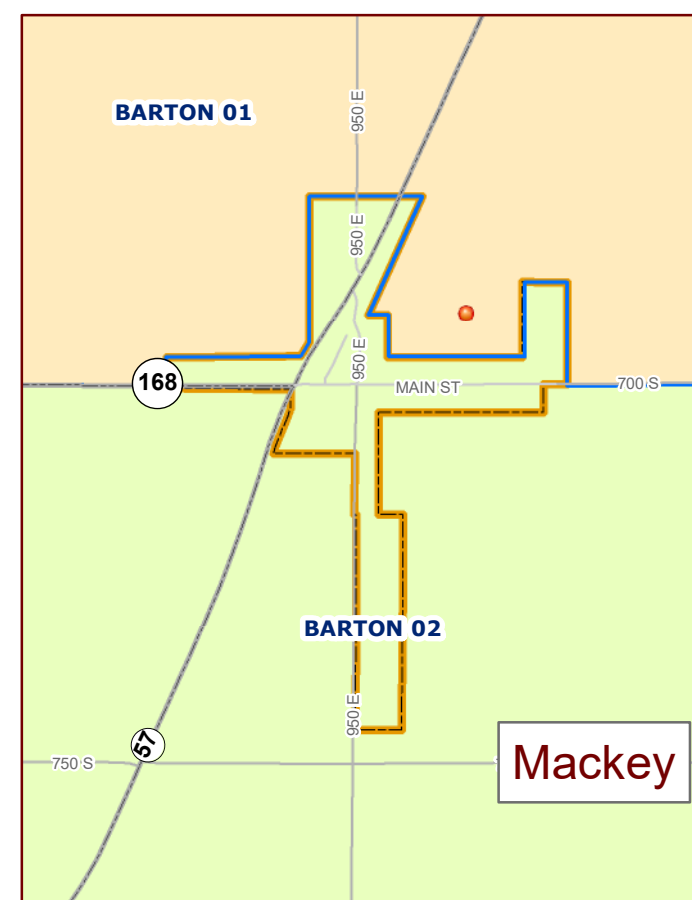

Gibson County, Indiana Voter Precincts/Polling Places

Township	Precinct	Location	Address	City/Poll
Barton	01	Barton TWP Fire Station	5322 S Lincoln St, Somerville	
Barton	02	Mackey Church of the Nazarene	9612 E Main St, Mackey	
Center	01	Francisco Lions Club	201 S First St, Francisco	
Columbia	01, 02, 05	Oakland City Community Bldg	1096 W Morton St, Oakland City	Y
Johnson	01, 02, 03	Old School Gym	115 S West St, Haubstadt	
Montgomery	01	Owensville Town Hall	103 S Main St, Owensville	
Montgomery	02, 03	Owensville Fire Station	200 S First St, Owensville	
Patoka	01, 06	Gibson County Annex North	225 N Hart St, Princeton	Y
Patoka	02, 03	Princeton City Building	310 W State St, Princeton	Y
Patoka	07, 08, 11	Toyota Events Center	705 N Embree St, Princeton	Y
Patoka	12	Patoka Township Fire Station	401 S White Church Rd, Princeton	
Patoka	4, 5, 9, 14	4-H Building	1015 N Embree St, Princeton	Y
Union	01, 02	Community Center	112 N Railroad St, Fort Branch	
Union	03, 04	Union TWP Fire Dept	204 W Vine St, Fort Branch	
Wabash	01	Owensville Fire Station	200 S First St, Owensville	
Washington	01	M Olympus Community Center	6311 N State Rd 65, M Olympus	
White River	01	Patoka United Methodist Family Life Center	203 E Spring St, Patoka	
White River	02	Hazleton Community Bldg	113 W Second St, Hazleton	

Legend

- Polling Places
- ▭ City Limits