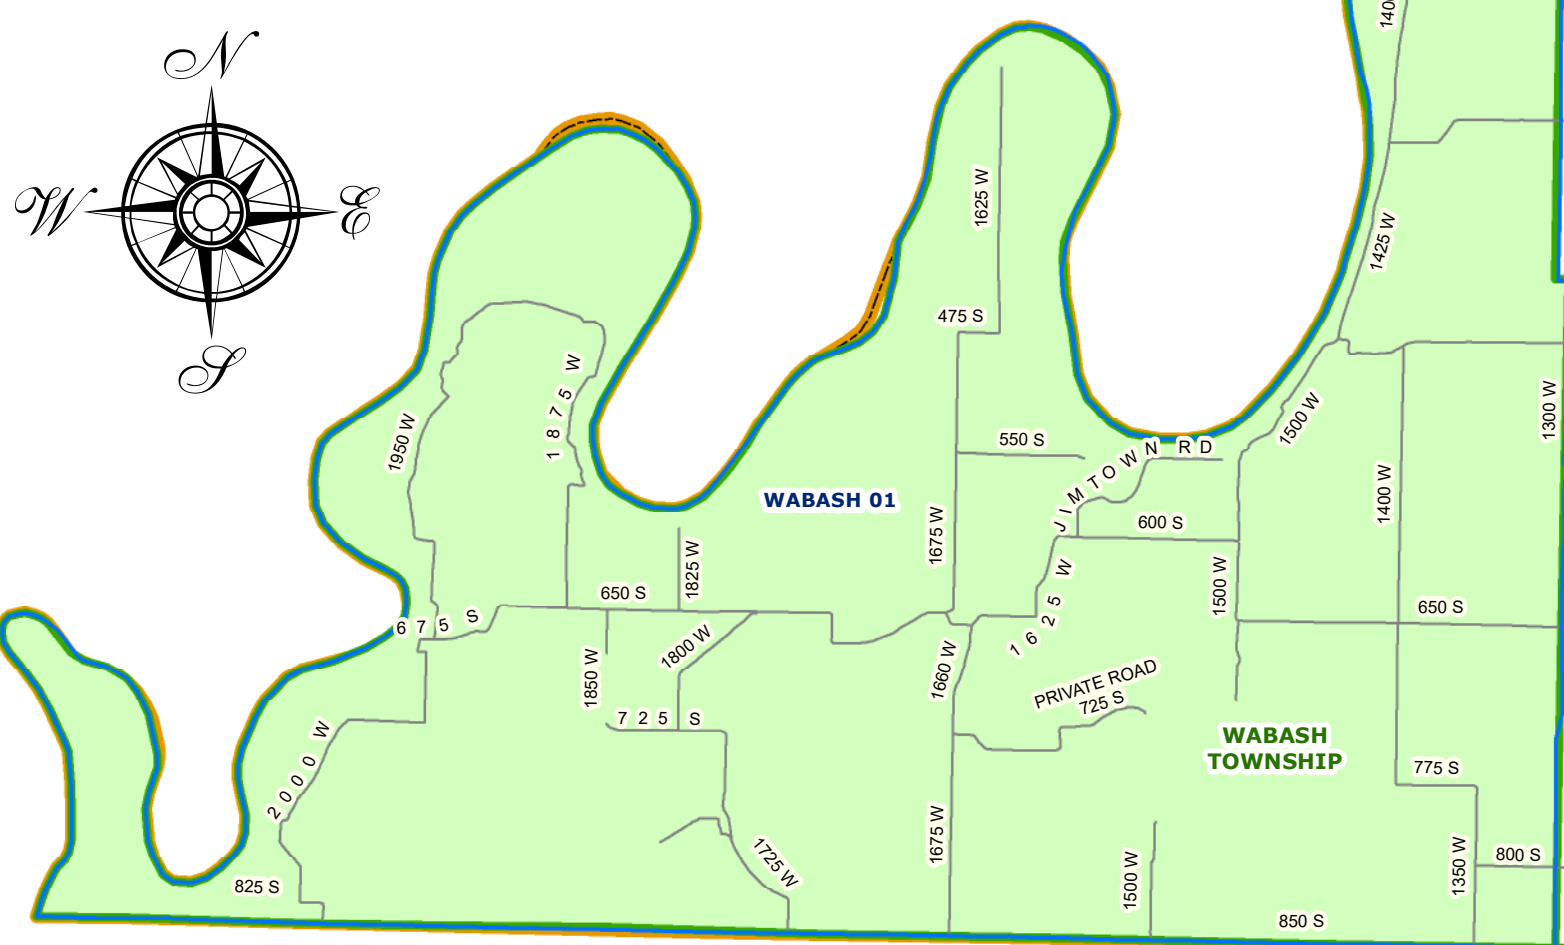

Gibson County, Indiana Voter Precincts/Polling Places

Township	Precinct	Location	Address	City/Poll
Barton	01	Barton TWP Fire Station	5322 S Lincoln St, Somerville	
Barton	02	Mackey Church of the Nazarene	9612 E Main St, Mackey	
Center	01	Francisco Lions Club	201 S First St, Francisco	
Columbia	01, 02, 05	Oakland City Community Bldg	1096 W Morton St, Oakland City	Y
Johnson	01, 02, 03	Old School Gym	115 S West St, Haubstadt	
Montgomery	01	Owensville Town Hall	103 S Main St, Owensville	
Montgomery	02, 03	Owensville Fire Station	200 S First St, Owensville	
Patoka	01, 06	Gibson County Annex North	225 N Hart St, Princeton	Y
Patoka	02, 03	Princeton City Building	310 W State St, Princeton	Y
Patoka	07, 08, 11	Toyota Events Center	705 N Embree St, Princeton	Y
Patoka	12	Patoka Township Fire Station	401 S White Church Rd, Princeton	
Patoka	4, 5, 9, 14	4-H Building	1015 N Embree St, Princeton	Y
Union	01, 02	Community Center	112 N Railroad St, Fort Branch	
Union	03, 04	Union TWP Fire Dept	204 W Vine St, Fort Branch	
Wabash	01	Owensville Fire Station	200 S First St, Owensville	
Washington	01	M Olympus Community Center	6311 N State Rd 65, M Olympus	
White River	01	Patoka United Methodist Family Life Center	203 E Spring St, Patoka	
White River	02	Hazleton Community Bldg	113 W Second St, Hazleton	

Legend

- Polling Places
- ▭ City Limits