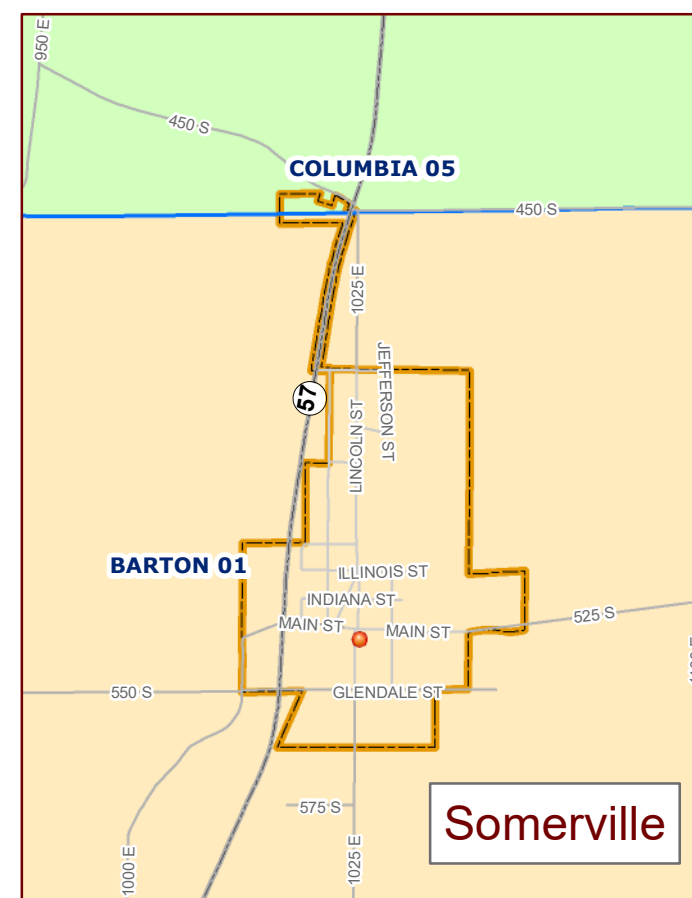

Gibson County, Indiana Voter Precincts/Polling Places

Township	Precinct	Location	Address	City/Poll
Barton	01	Barton TWP Fire Station	5322 S Lincoln St, Somerville	
Barton	02	Mackey Church of the Nazarene	9612 E Main St, Mackey	
Center	01	Francisco Lions Club	201 S First St, Francisco	
Columbia	01, 02, 05	Oakland City Community Bldg	1096 W Morton St, Oakland City	Y
Johnson	01, 02, 03	Old School Gym	115 S West St, Haubstadt	
Montgomery	01	Owensville Town Hall	103 S Main St, Owensville	
Montgomery	02, 03	Owensville Fire Station	200 S First St, Owensville	
Patoka	01, 06	Gibson County Annex North	225 N Hart St, Princeton	Y
Patoka	02, 03	Princeton City Building	310 W State St, Princeton	Y
Patoka	07, 08, 11	Toyota Events Center	705 N Embree St, Princeton	Y
Patoka	12	Patoka Township Fire Station	401 S White Church Rd, Princeton	
Patoka	4, 5, 9, 14	4-H Building	1015 N Embree St, Princeton	Y
Union	01, 02	Community Center	112 N Railroad St, Fort Branch	
Union	03, 04	Union TWP Fire Dept	204 W Vine St, Fort Branch	
Wabash	01	Owensville Fire Station	200 S First St, Owensville	
Washington	01	M Olympus Community Center	6311 N State Rd 65, M Olympus	
White River	01	Patoka United Methodist Family Life Center	203 E Spring St, Patoka	
White River	02	Hazleton Community Bldg	113 W Second St, Hazleton	

Legend

- Polling Places
- ▭ City Limits