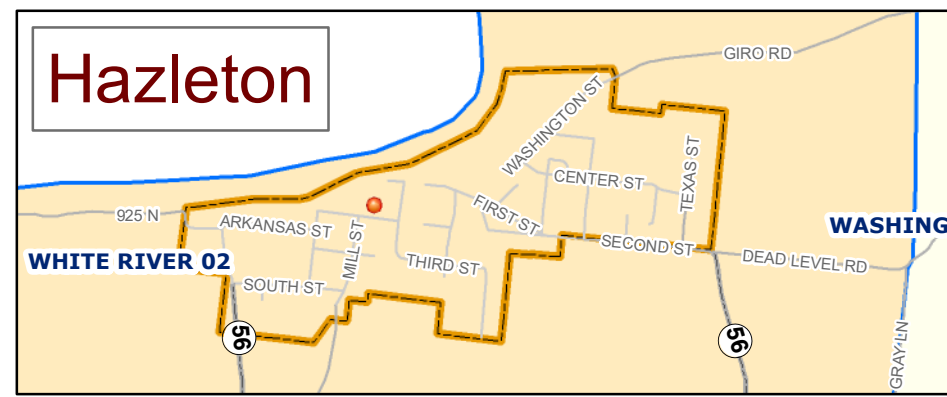

Gibson County, Indiana Voter Precincts/Polling Places

Township	Precinct	Location	Address	City/Poll
Barton	01	Barton TWP Fire Station	5322 S Lincoln St, Somerville	
Barton	02	Mackey Church of the Nazarene	9612 E Main St, Mackey	
Center	01	Francisco Lions Club	201 S First St, Francisco	
Columbia	01, 02, 05	Oakland City Community Bldg	1096 W Morton St, Oakland City	Y
Johnson	01, 02, 03	Old School Gym	115 S West St, Haubstadt	
Montgomery	01	Owensville Town Hall	103 S Main St, Owensville	
Montgomery	02, 03	Owensville Fire Station	200 S First St, Owensville	
Patoka	01, 06	Gibson County Annex North	225 N Hart St, Princeton	Y
Patoka	02, 03	Princeton City Building	310 W State St, Princeton	Y
Patoka	07, 08, 11	Toyota Events Center	705 N Embree St, Princeton	Y
Patoka	12	Patoka Township Fire Station	401 S White Church Rd, Princeton	
Patoka	4, 5, 9, 14	4-H Building	1015 N Embree St, Princeton	Y
Union	01, 02	Community Center	112 N Railroad St, Fort Branch	
Union	03, 04	Union TWP Fire Dept	204 W Vine St, Fort Branch	
Wabash	01	Owensville Fire Station	200 S First St, Owensville	
Washington	01	M Olympus Community Center	6311 N State Rd 65, M Olympus	
White River	01	Patoka United Methodist Family Life Center	203 E Spring St, Patoka	
White River	02	Hazleton Community Bldg	113 W Second St, Hazleton	

Legend

- Polling Places
- ▭ City Limits