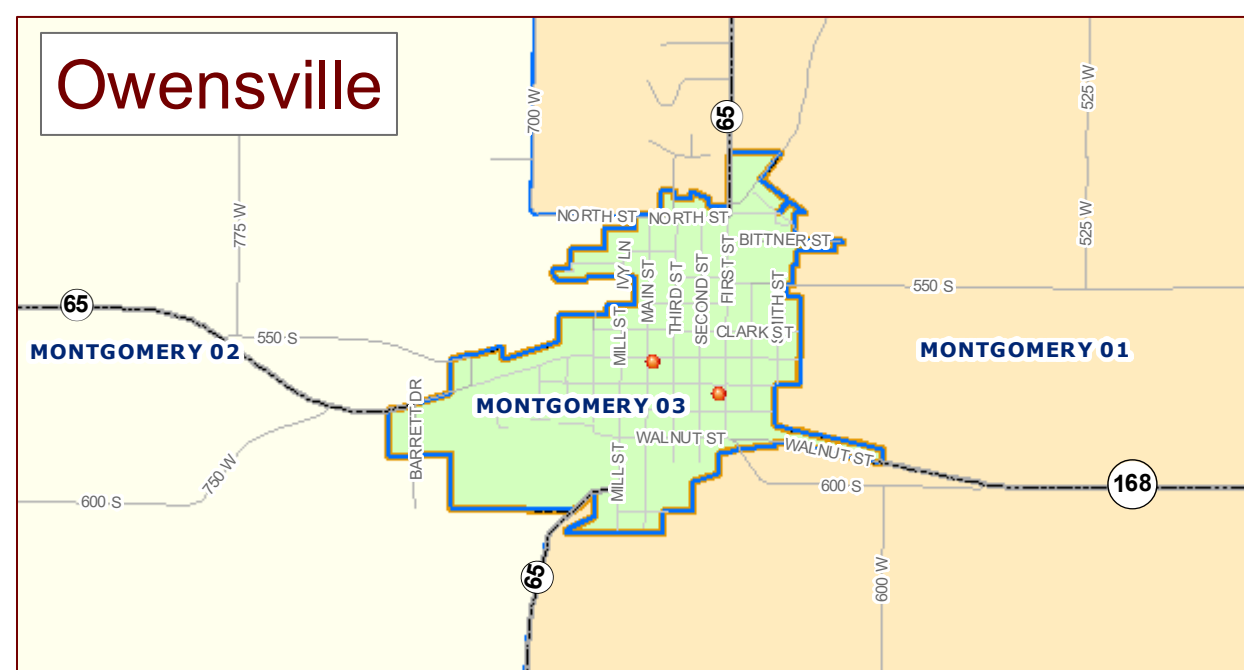

Gibson County, Indiana Voter Precincts/Polling Places

Township	Precinct	Location	Address	City/Poll
Barton	01	Barton TWP Fire Station	5322 S Lincoln St, Somerville	
Barton	02	Library Barton TWP School	9724 E Main St, Mackey	
Center	01	Francisco Lions Club	201 S First St, Francisco	
Columbia	01, 02, 05	Oakland City Community Bldg	1096 W Morton St, Oakland City	Y
Union	01, 02, 03	Old School Gym	115 S West St, Haubstadt	
Montgomery	01	Owensville Town Hall	103 S Main St, Owensville	
Montgomery	02, 03	Owensville Fire Station	200 S First St, Owensville	
Patoka	01, 06	Gibson County Annex North	225 N Hart St, Princeton	Y
Patoka	02, 03	Princeton City Building	310 W State St, Princeton	Y
Patoka	07, 08, 11	Toyota Events Center	705 N Embree St, Princeton	Y
Patoka	12	Patoka Township Fire Station	401 S White Church Rd, Princeton	
Patoka	4, 5, 9, 14	4-H Building	1015 N Embree St, Princeton	Y
Union	01, 02	Community Center	112 N Railroad St, Fort Branch	
Union	03, 04	Union TWP Fire Dept	204 W Vine St, Fort Branch	
Wabash	01	Owensville Fire Station	200 S First St, Owensville	
Washington	01	M Olympus Community Center	6311 N State Rd 65, M Olympus	
White River	01	Patoka United Methodist Family Life Center	203 E Spring St, Patoka	
White River	02	Hazleton Community Bldg	113 W Second St, Hazleton	

Legend

- Polling Places
- ▭ City Limits