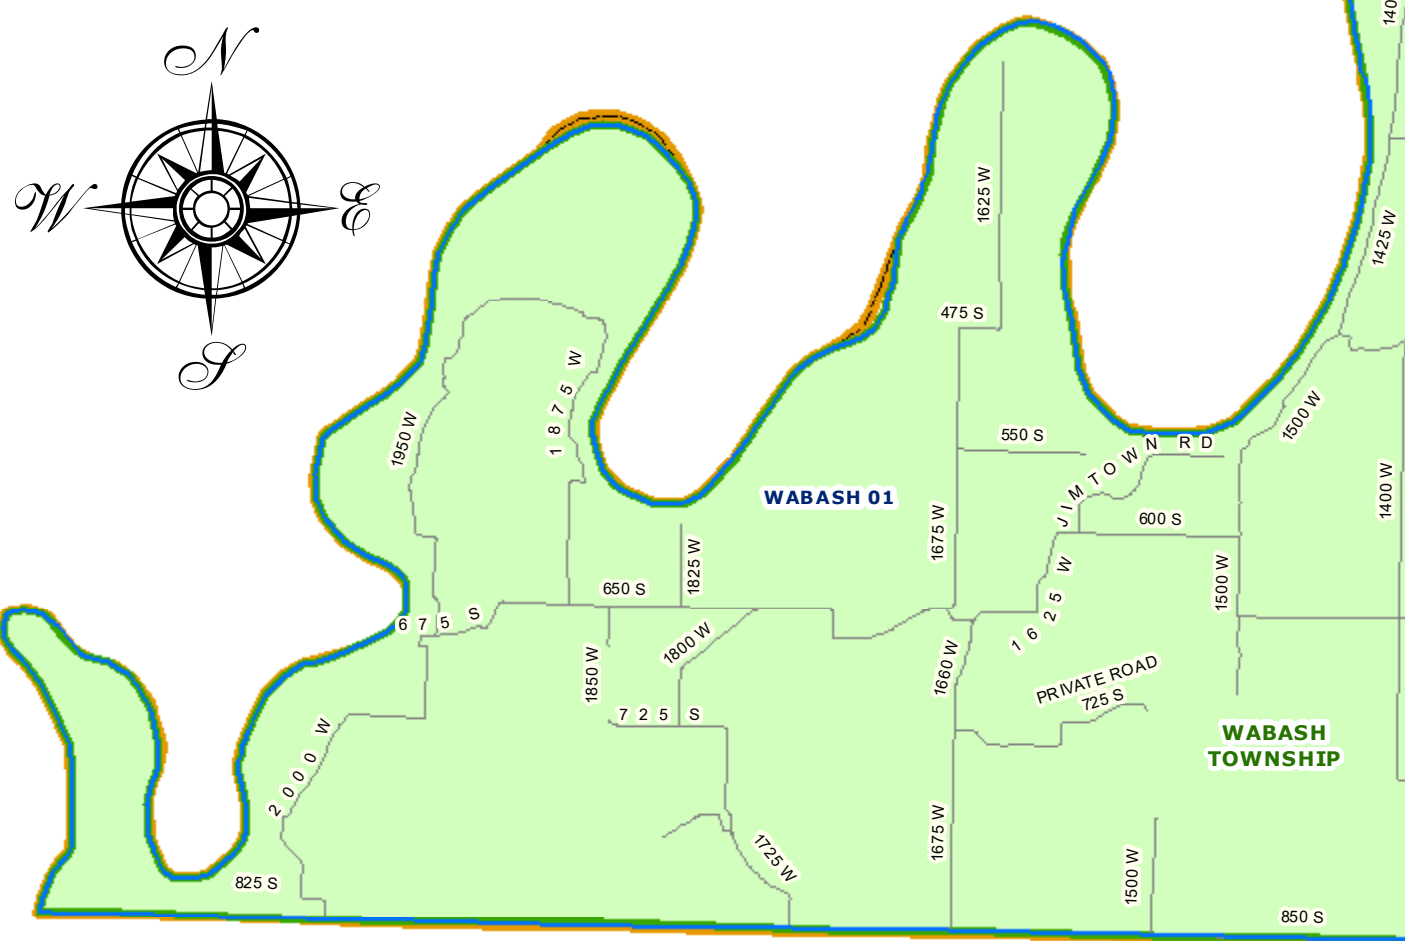

Gibson County, Indiana Voter Precincts/Polling Places

Township	Precinct	Location	Address	City/Poll
Barton	01	Barton TWP Fire Station	5322 S Lincoln St, Somerville	
Barton	02	Library Barton TWP School	9724 E Main St, Mackey	
Center	01	Francisco Lions Club	201 S First St, Francisco	
Columbia	01, 02, 05	Oakland City Community Bldg	1096 W Morton St, Oakland City	Y
Union	01, 02, 03	Old School Gym	115 S West St, Haubstadt	
Montgomery	01	Owensville Town Hall	103 S Main St, Owensville	
Montgomery	02, 03	Owensville Fire Station	200 S First St, Owensville	
Patoka	01, 06	Gibson County Annex North	225 N Hart St, Princeton	Y
Patoka	02, 03	Princeton City Building	310 W State St, Princeton	Y
Patoka	07, 08, 11	Toyota Events Center	705 N Embree St, Princeton	Y
Patoka	12	Patoka Township Fire Station	401 S White Church Rd, Princeton	
Patoka	4, 5, 9, 14	4-H Building	1015 N Embree St, Princeton	Y
Union	01, 02	Community Center	112 N Railroad St, Fort Branch	
Union	03, 04	Union TWP Fire Dept	204 W Vine St, Fort Branch	
Wabash	01	Owensville Fire Station	200 S First St, Owensville	
Washington	01	M Olympus Community Center	6311 N State Rd 65, M Olympus	
White River	01	Patoka United Methodist Family Life Center	203 E Spring St, Patoka	
White River	02	Hazleton Community Bldg	113 W Second St, Hazleton	

Legend

- Polling Places
- ▭ City Limits