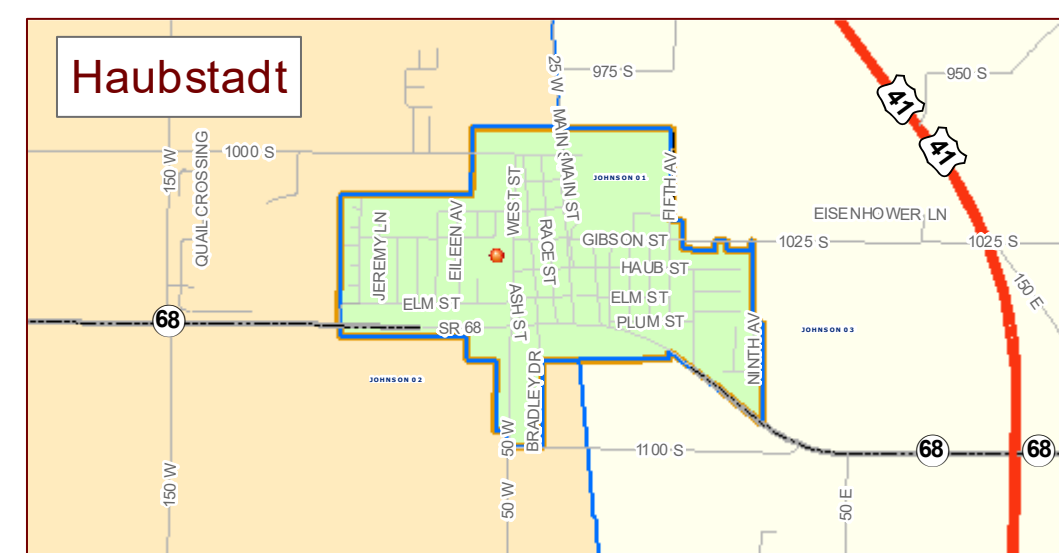

Gibson County, Indiana Voter Precincts/Polling Places

Township	Precinct	Location	Address	City/Poll
Barton	01	Barton TWP Fire Station	5322 S Lincoln St, Somerville	
Barton	02	Library Barton TWP School	9724 E Main St, Mackey	
Center	01	Francisco Lions Club	201 S First St, Francisco	
Columbia	01, 02, 05	Oakland City Community Bldg	1096 W Morton St, Oakland City	Y
Union	01, 02, 03	Old School Gym	115 S West St, Haubstadt	
Montgomery	01	Owensville Town Hall	103 S Main St, Owensville	
Montgomery	02, 03	Owensville Fire Station	200 S First St, Owensville	
Patoka	01, 06	Gibson County Annex North	225 N Hart St, Princeton	Y
Patoka	02, 03	Princeton City Building	310 W State St, Princeton	Y
Patoka	07, 08, 11	Toyota Events Center	705 N Embree St, Princeton	Y
Patoka	12	Patoka Township Fire Station	401 S White Church Rd, Princeton	
Patoka	4, 5, 9, 14	4-H Building	1015 N Embree St, Princeton	Y
Union	01, 02	Community Center	112 N Railroad St, Fort Branch	
Union	03, 04	Union TWP Fire Dept	204 W Vine St, Fort Branch	
Wabash	01	Owensville Fire Station	200 S First St, Owensville	
Washington	01	M Olympus Community Center	6311 N State Rd 65, M Olympus	
White River	01	Patoka United Methodist Family Life Center	203 E Spring St, Patoka	
White River	02	Hazleton Community Bldg	113 W Second St, Hazleton	

Legend

- Polling Places
- ▭ City Limits