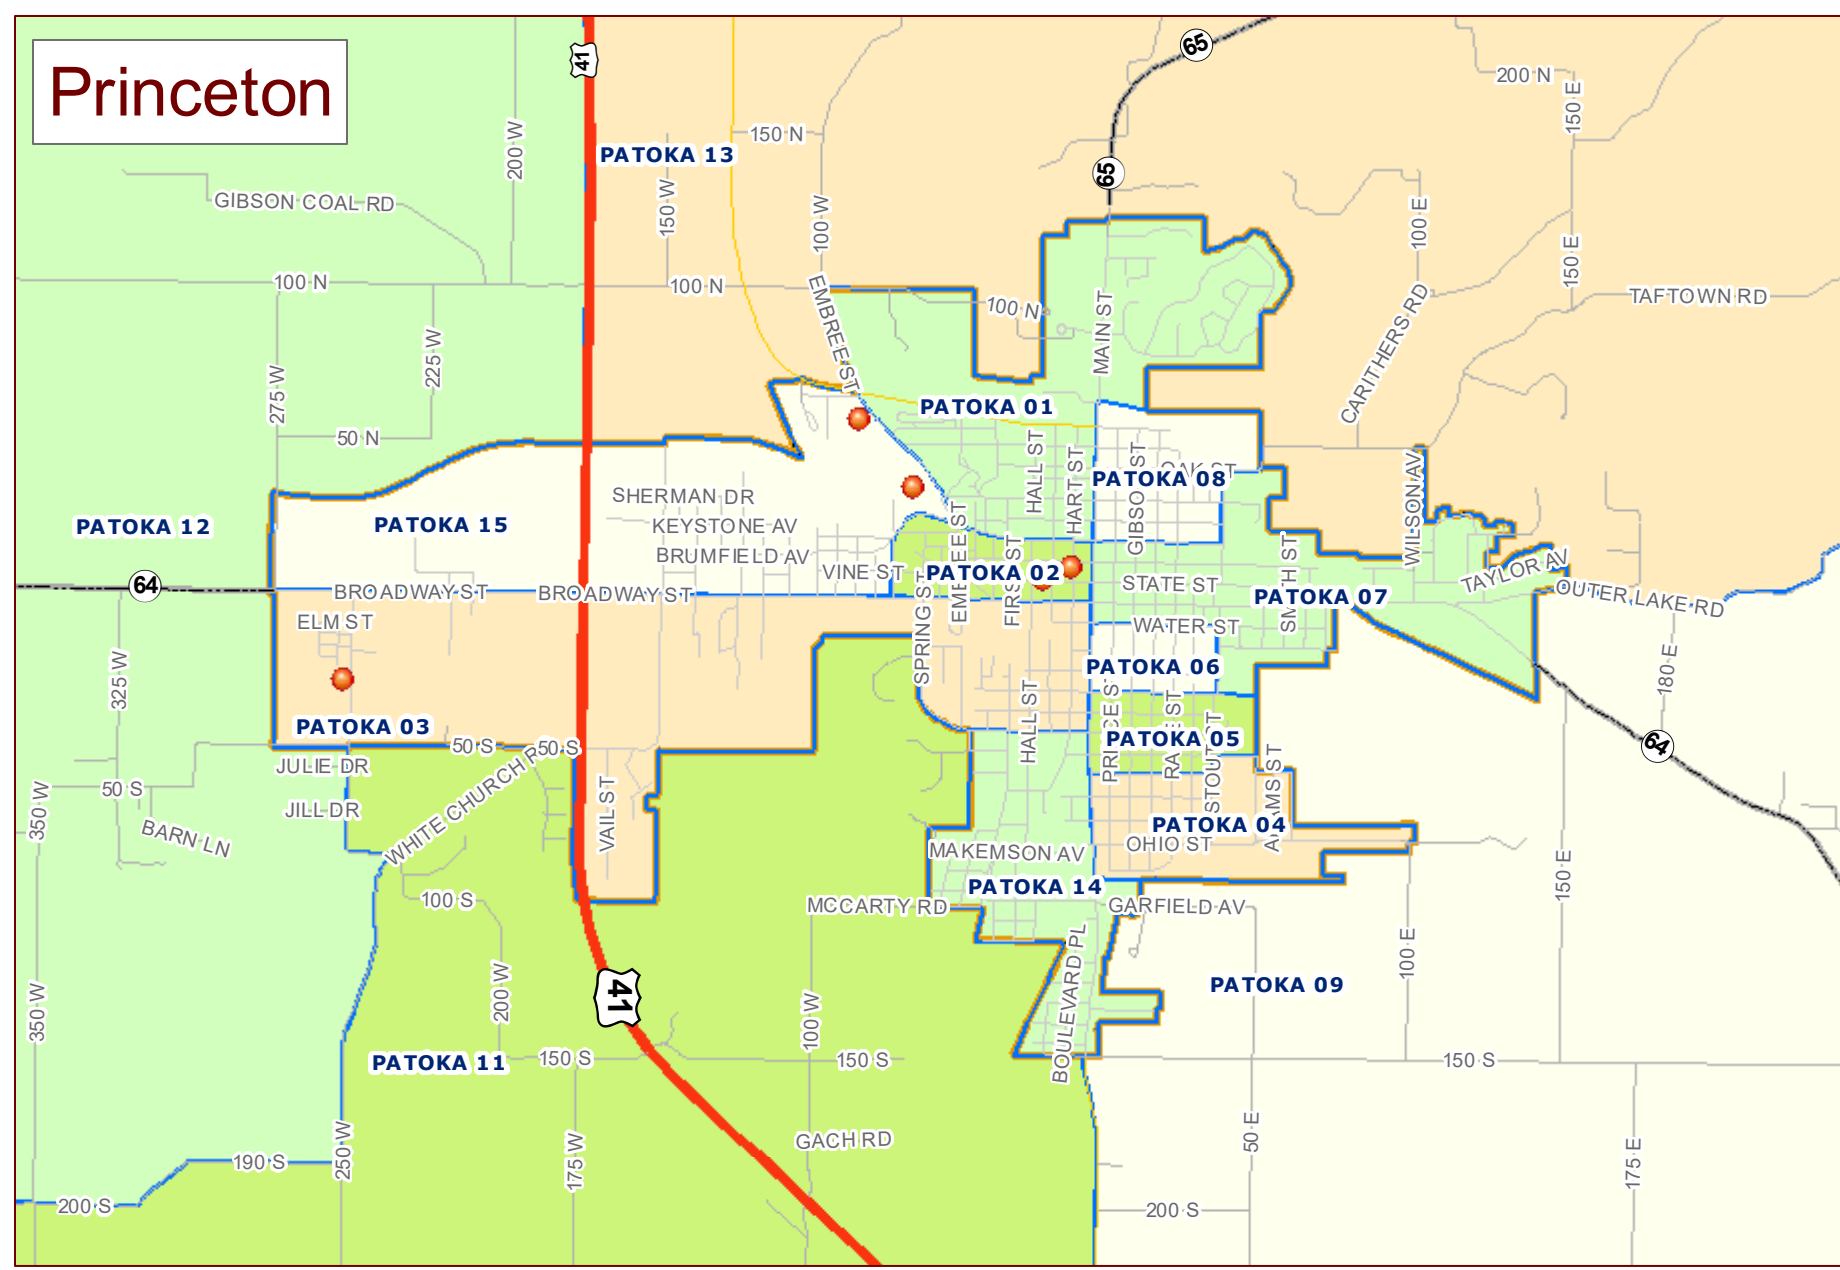

Gibson County, Indiana Voter Precincts/Polling Places

Township	Precinct	Location	Address	City/Poll
Barton	01	Barton TWP Fire Station	5322 S Lincoln St, Somerville	
Barton	02	Library Barton TWP School	9724 E Main St, Mackey	
Center	01	Francisco Lions Club	201 S First St, Francisco	
Columbia	01, 02, 05	Oakland City Community Bldg	1096 W Morton St, Oakland City	Y
Union	01, 02, 03	Old School Gym	115 S West St, Haubstadt	
Montgomery	01	Owensville Town Hall	103 S Main St, Owensville	
Montgomery	02, 03	Owensville Fire Station	200 S First St, Owensville	
Patoka	01, 06	Gibson County Annex North	225 N Hart St, Princeton	Y
Patoka	02, 03	Princeton City Building	310 W State St, Princeton	Y
Patoka	07, 08, 11	Toyota Events Center	705 N Embree St, Princeton	Y
Patoka	12	Patoka Township Fire Station	401 S White Church Rd, Princeton	
Patoka	4, 5, 9, 14	4-H Building	1015 N Embree St, Princeton	Y
Union	01, 02	Community Center	112 N Railroad St, Fort Branch	
Union	03, 04	Union TWP Fire Dept	204 W Vine St, Fort Branch	
Wabash	01	Owensville Fire Station	200 S First St, Owensville	
Washington	01	M Olympus Community Center	6311 N State Rd 65, M Olympus	
White River	01	Patoka United Methodist Family Life Center	203 E Spring St, Patoka	
White River	02	Hazleton Community Bldg	113 W Second St, Hazleton	

Legend

- Polling Places
- ▭ City Limits