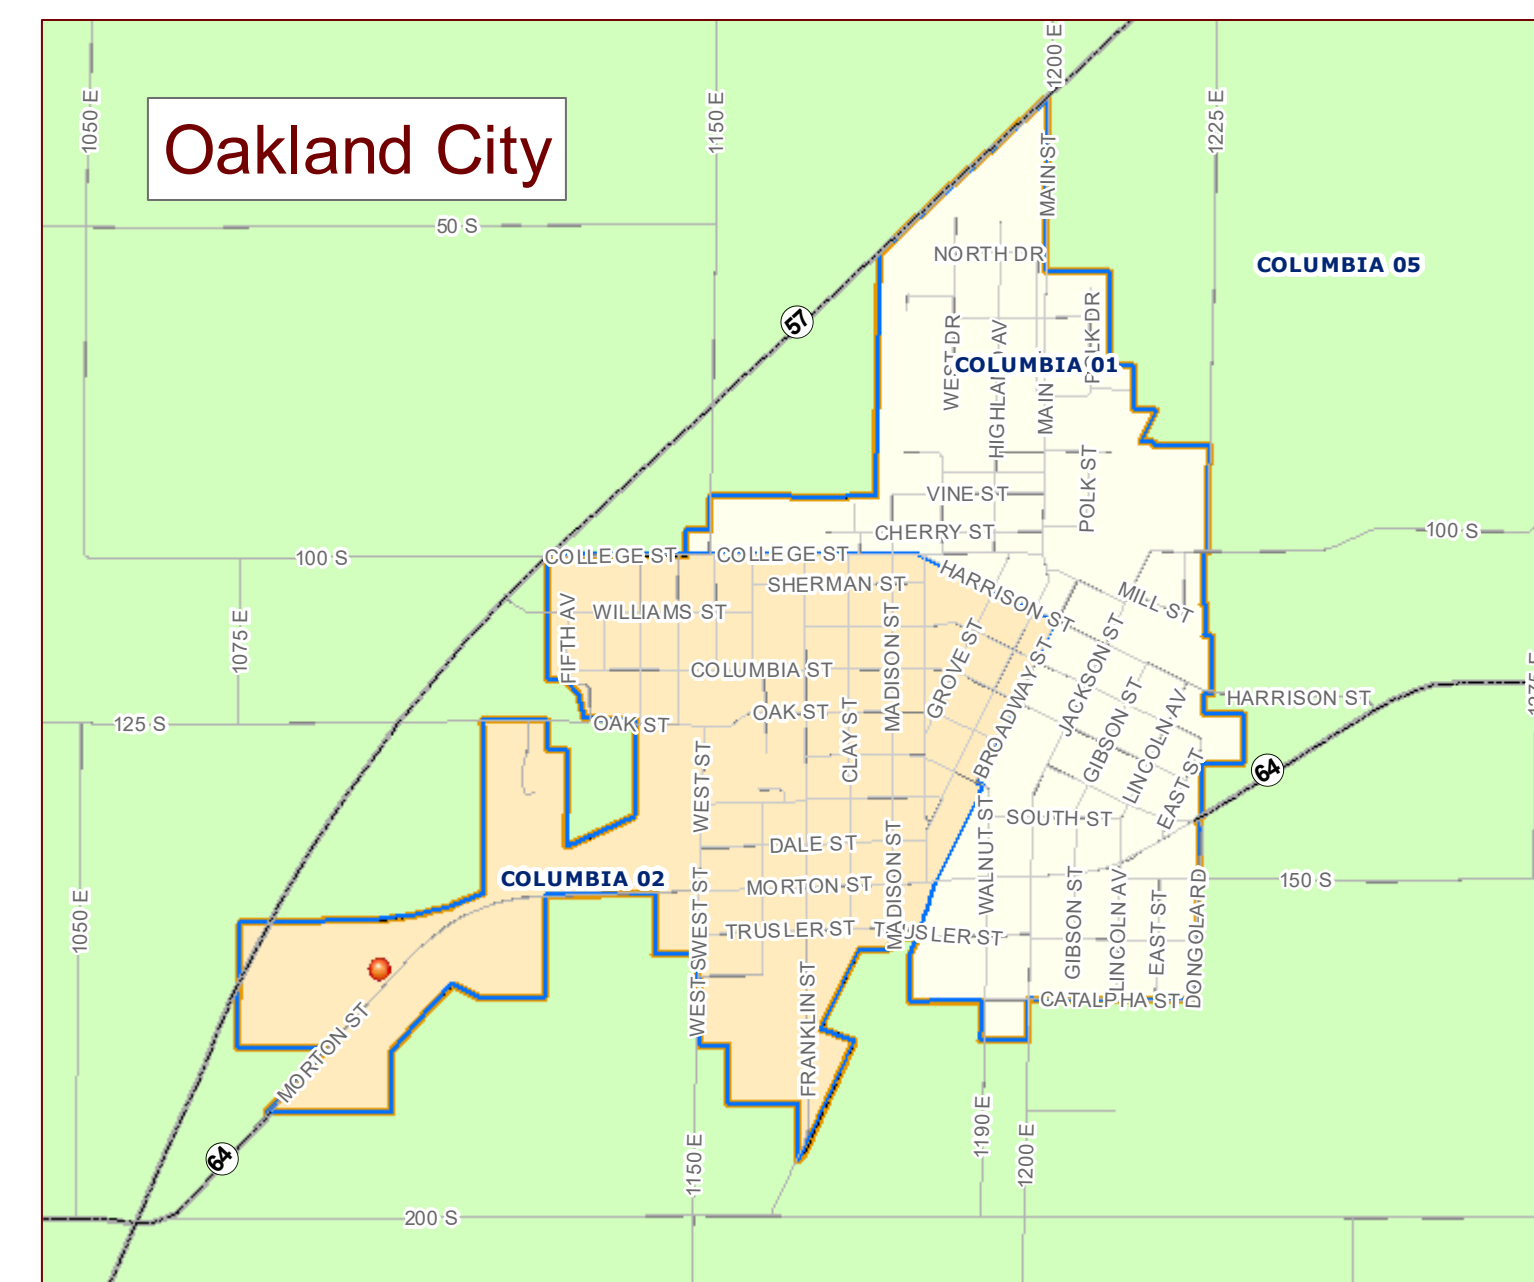

Gibson County, Indiana Voter Precincts/Polling Places

Township	Precinct	Location	Address	City/Poll
Barton	01	Barton TWP Fire Station	5322 S Lincoln St, Somerville	
Barton	02	Library Barton TWP School	9724 E Main St, Mackey	
Center	01	Francisco Lions Club	201 S First St, Francisco	
Columbia	01, 02, 05	Oakland City Community Bldg	1096 W Morton St, Oakland City	Y
Union	01, 02, 03	Old School Gym	115 S West St, Haubstadt	
Montgomery	01	Owensville Town Hall	103 S Main St, Owensville	
Montgomery	02, 03	Owensville Fire Station	200 S First St, Owensville	
Patoka	01, 06	Gibson County Annex North	225 N Hart St, Princeton	Y
Patoka	02, 03	Princeton City Building	310 W State St, Princeton	Y
Patoka	07, 08, 11	Toyota Events Center	705 N Embree St, Princeton	Y
Patoka	12	Patoka Township Fire Station	401 S White Church Rd, Princeton	
Patoka	4, 5, 9, 14	4-H Building	1015 N Embree St, Princeton	Y
Union	01, 02	Community Center	112 N Railroad St, Fort Branch	
Union	03, 04	Union TWP Fire Dept	204 W Vine St, Fort Branch	
Wabash	01	Owensville Fire Station	200 S First St, Owensville	
Washington	01	M Olympus Community Center	6311 N State Rd 65, M Olympus	
White River	01	Patoka United Methodist Family Life Center	203 E Spring St, Patoka	
White River	02	Hazleton Community Bldg	113 W Second St, Hazleton	

Legend

- Polling Places
- ▭ City Limits