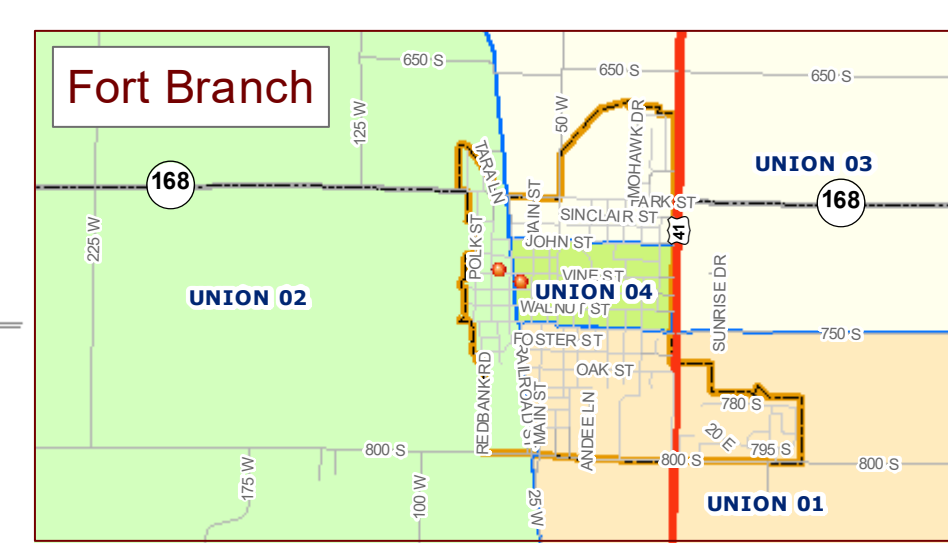

Gibson County, Indiana Voter Precincts/Polling Places

Township	Precinct	Location	Address	City/Poll
Barton	01	Barton TWP Fire Station	5322 S Lincoln St, Somerville	
Barton	02	Library Barton TWP School	9724 E Main St, Mackey	
Center	01	Francisco Lions Club	201 S First St, Francisco	
Columbia	01, 02, 05	Oakland City Community Bldg	1096 W Morton St, Oakland City	Y
Union	01, 02, 03	Old School Gym	115 S West St, Haubstadt	
Montgomery	01	Owensville Town Hall	103 S Main St, Owensville	
Montgomery	02, 03	Owensville Fire Station	200 S First St, Owensville	
Patoka	01, 06	Gibson County Annex North	225 N Hart St, Princeton	Y
Patoka	02, 03	Princeton City Building	310 W State St, Princeton	Y
Patoka	07, 08, 11	Toyota Events Center	705 N Embree St, Princeton	Y
Patoka	12	Patoka Township Fire Station	401 S White Church Rd, Princeton	
Patoka	4, 5, 9, 14	4-H Building	1015 N Embree St, Princeton	Y
Union	01, 02	Community Center	112 N Railroad St, Fort Branch	
Union	03, 04	Union TWP Fire Dept	204 W Vine St, Fort Branch	
Wabash	01	Owensville Fire Station	200 S First St, Owensville	
Washington	01	M Olympus Community Center	6311 N State Rd 65, M Olympus	
White River	01	Patoka United Methodist Family Life Center	203 E Spring St, Patoka	
White River	02	Hazleton Community Bldg	113 W Second St, Hazleton	

Legend

- Polling Places
- ▭ City Limits