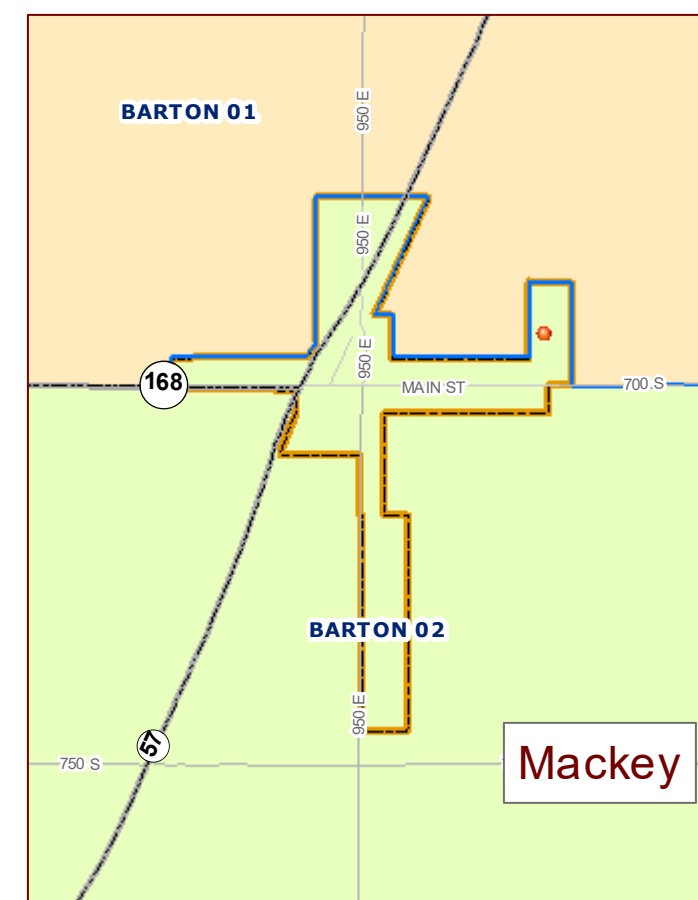

Gibson County, Indiana Voter Precincts/Polling Places

Township	Precinct	Location	Address	City/Poll
Barton	01	Barton TWP Fire Station	5322 S Lincoln St, Somerville	
Barton	02	Library Barton TWP School	9724 E Main St, Mackey	
Center	01	Francisco Lions Club	201 S First St, Francisco	
Columbia	01, 02, 05	Oakland City Community Bldg	1096 W Morton St, Oakland City	Y
Union	01, 02, 03	Old School Gym	115 S West St, Haubstadt	
Montgomery	01	Owensville Town Hall	103 S Main St, Owensville	
Montgomery	02, 03	Owensville Fire Station	200 S First St, Owensville	
Patoka	01, 06	Gibson County Annex North	225 N Hart St, Princeton	Y
Patoka	02, 03	Princeton City Building	310 W State St, Princeton	Y
Patoka	07, 08, 11	Toyota Events Center	705 N Embree St, Princeton	Y
Patoka	12	Patoka Township Fire Station	401 S White Church Rd, Princeton	
Patoka	4, 5, 9, 14	4-H Building	1015 N Embree St, Princeton	Y
Union	01, 02	Community Center	112 N Railroad St, Fort Branch	
Union	03, 04	Union TWP Fire Dept	204 W Vine St, Fort Branch	
Wabash	01	Owensville Fire Station	200 S First St, Owensville	
Washington	01	M Olympus Community Center	6311 N State Rd 65, M Olympus	
White River	01	Patoka United Methodist Family Life Center	203 E Spring St, Patoka	
White River	02	Hazleton Community Bldg	113 W Second St, Hazleton	

Legend

- Polling Places
- ▭ City Limits