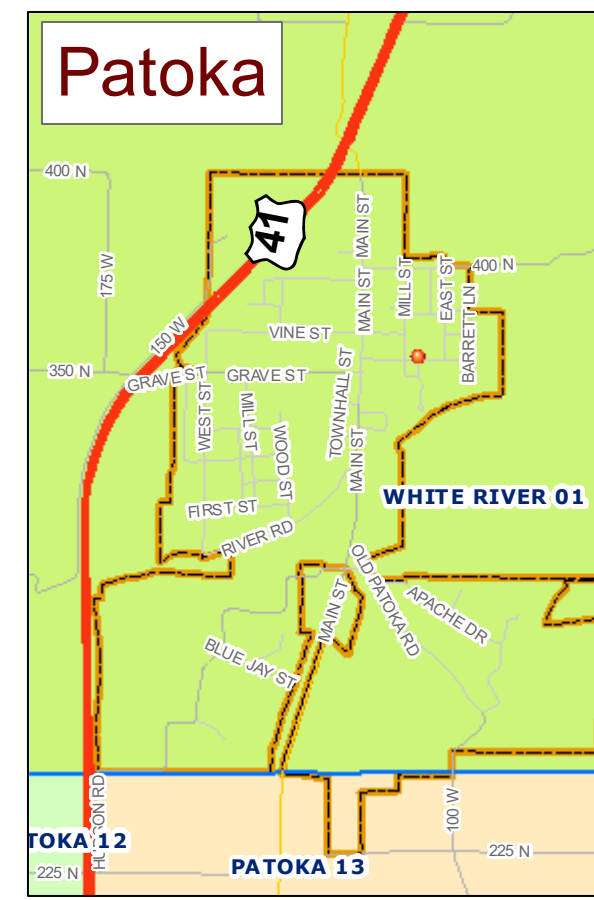

Gibson County, Indiana Voter Precincts/Polling Places

Township	Precinct	Location	Address	City/Poll
Barton	01	Barton TWP Fire Station	5322 S Lincoln St, Somerville	
Barton	02	Library Barton TWP School	9724 E Main St, Mackey	
Center	01	Francisco Lions Club	201 S First St, Francisco	
Columbia	01, 02, 05	Oakland City Community Bldg	1096 W Morton St, Oakland City	Y
Union	01, 02, 03	Old School Gym	115 S West St, Haubstadt	
Montgomery	01	Owensville Town Hall	103 S Main St, Owensville	
Montgomery	02, 03	Owensville Fire Station	200 S First St, Owensville	
Patoka	01, 06	Gibson County Annex North	225 N Hart St, Princeton	Y
Patoka	02, 03	Princeton City Building	310 W State St, Princeton	Y
Patoka	07, 08, 11	Toyota Events Center	705 N Embree St, Princeton	Y
Patoka	12	Patoka Township Fire Station	401 S White Church Rd, Princeton	
Patoka	4, 5, 9, 14	4-H Building	1015 N Embree St, Princeton	Y
Union	01, 02	Community Center	112 N Railroad St, Fort Branch	
Union	03, 04	Union TWP Fire Dept	204 W Vine St, Fort Branch	
Wabash	01	Owensville Fire Station	200 S First St, Owensville	
Washington	01	M Olympus Community Center	6311 N State Rd 65, M Olympus	
White River	01	Patoka United Methodist Family Life Center	203 E Spring St, Patoka	
White River	02	Hazleton Community Bldg	113 W Second St, Hazleton	

Legend

- Polling Places
- ▭ City Limits