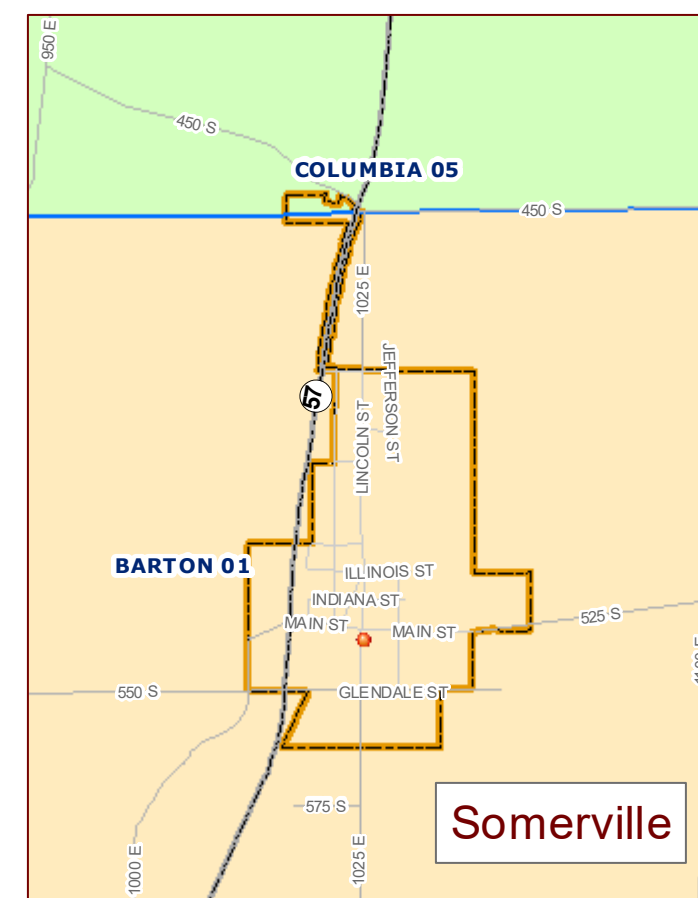

Gibson County, Indiana Voter Precincts/Polling Places

Township	Precinct	Location	Address	City/Poll
Barton	01	Barton TWP Fire Station	5322 S Lincoln St, Somerville	
Barton	02	Library Barton TWP School	9724 E Main St, Mackey	
Center	01	Francisco Lions Club	201 S First St, Francisco	
Columbia	01, 02, 05	Oakland City Community Bldg	1096 W Morton St, Oakland City	Y
Union	01, 02, 03	Old School Gym	115 S West St, Haubstadt	
Montgomery	01	Owensville Town Hall	103 S Main St, Owensville	
Montgomery	02, 03	Owensville Fire Station	200 S First St, Owensville	
Patoka	01, 06	Gibson County Annex North	225 N Hart St, Princeton	Y
Patoka	02, 03	Princeton City Building	310 W State St, Princeton	Y
Patoka	07, 08, 11	Toyota Events Center	705 N Embree St, Princeton	Y
Patoka	12	Patoka Township Fire Station	401 S White Church Rd, Princeton	
Patoka	4, 5, 9, 14	4-H Building	1015 N Embree St, Princeton	Y
Union	01, 02	Community Center	112 N Railroad St, Fort Branch	
Union	03, 04	Union TWP Fire Dept	204 W Vine St, Fort Branch	
Wabash	01	Owensville Fire Station	200 S First St, Owensville	
Washington	01	M Olympus Community Center	6311 N State Rd 65, M Olympus	
White River	01	Patoka United Methodist Family Life Center	203 E Spring St, Patoka	
White River	02	Hazleton Community Bldg	113 W Second St, Hazleton	

Legend

- Polling Places
- ▭ City Limits