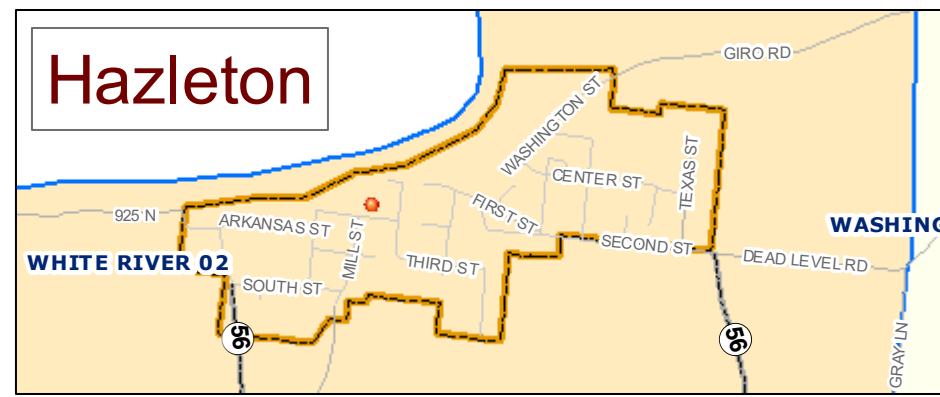

Gibson County, Indiana Voter Precincts/Polling Places

Township	Precinct	Location	Address	City/Poll
Barton	01	Barton TWP Fire Station	5322 S Lincoln St, Somerville	
Barton	02	Library Barton TWP School	9724 E Main St, Mackey	
Center	01	Francisco Lions Club	201 S First St, Francisco	
Columbia	01, 02, 05	Oakland City Community Bldg	1096 W Morton St, Oakland City	Y
Union	01, 02, 03	Old School Gym	115 S West St, Haubstadt	
Montgomery	01	Owensville Town Hall	103 S Main St, Owensville	
Montgomery	02, 03	Owensville Fire Station	200 S First St, Owensville	
Patoka	01, 06	Gibson County Annex North	225 N Hart St, Princeton	Y
Patoka	02, 03	Princeton City Building	310 W State St, Princeton	Y
Patoka	07, 08, 11	Toyota Events Center	705 N Embree St, Princeton	Y
Patoka	12	Patoka Township Fire Station	401 S White Church Rd, Princeton	
Patoka	4, 5, 9, 14	4-H Building	1015 N Embree St, Princeton	Y
Union	01, 02	Community Center	112 N Railroad St, Fort Branch	
Union	03, 04	Union TWP Fire Dept	204 W Vine St, Fort Branch	
Wabash	01	Owensville Fire Station	200 S First St, Owensville	
Washington	01	M Olympus Community Center	6311 N State Rd 65, M Olympus	
White River	01	Patoka United Methodist Family Life Center	203 E Spring St, Patoka	
White River	02	Hazleton Community Bldg	113 W Second St, Hazleton	

Legend

- Polling Places
- ▭ City Limits